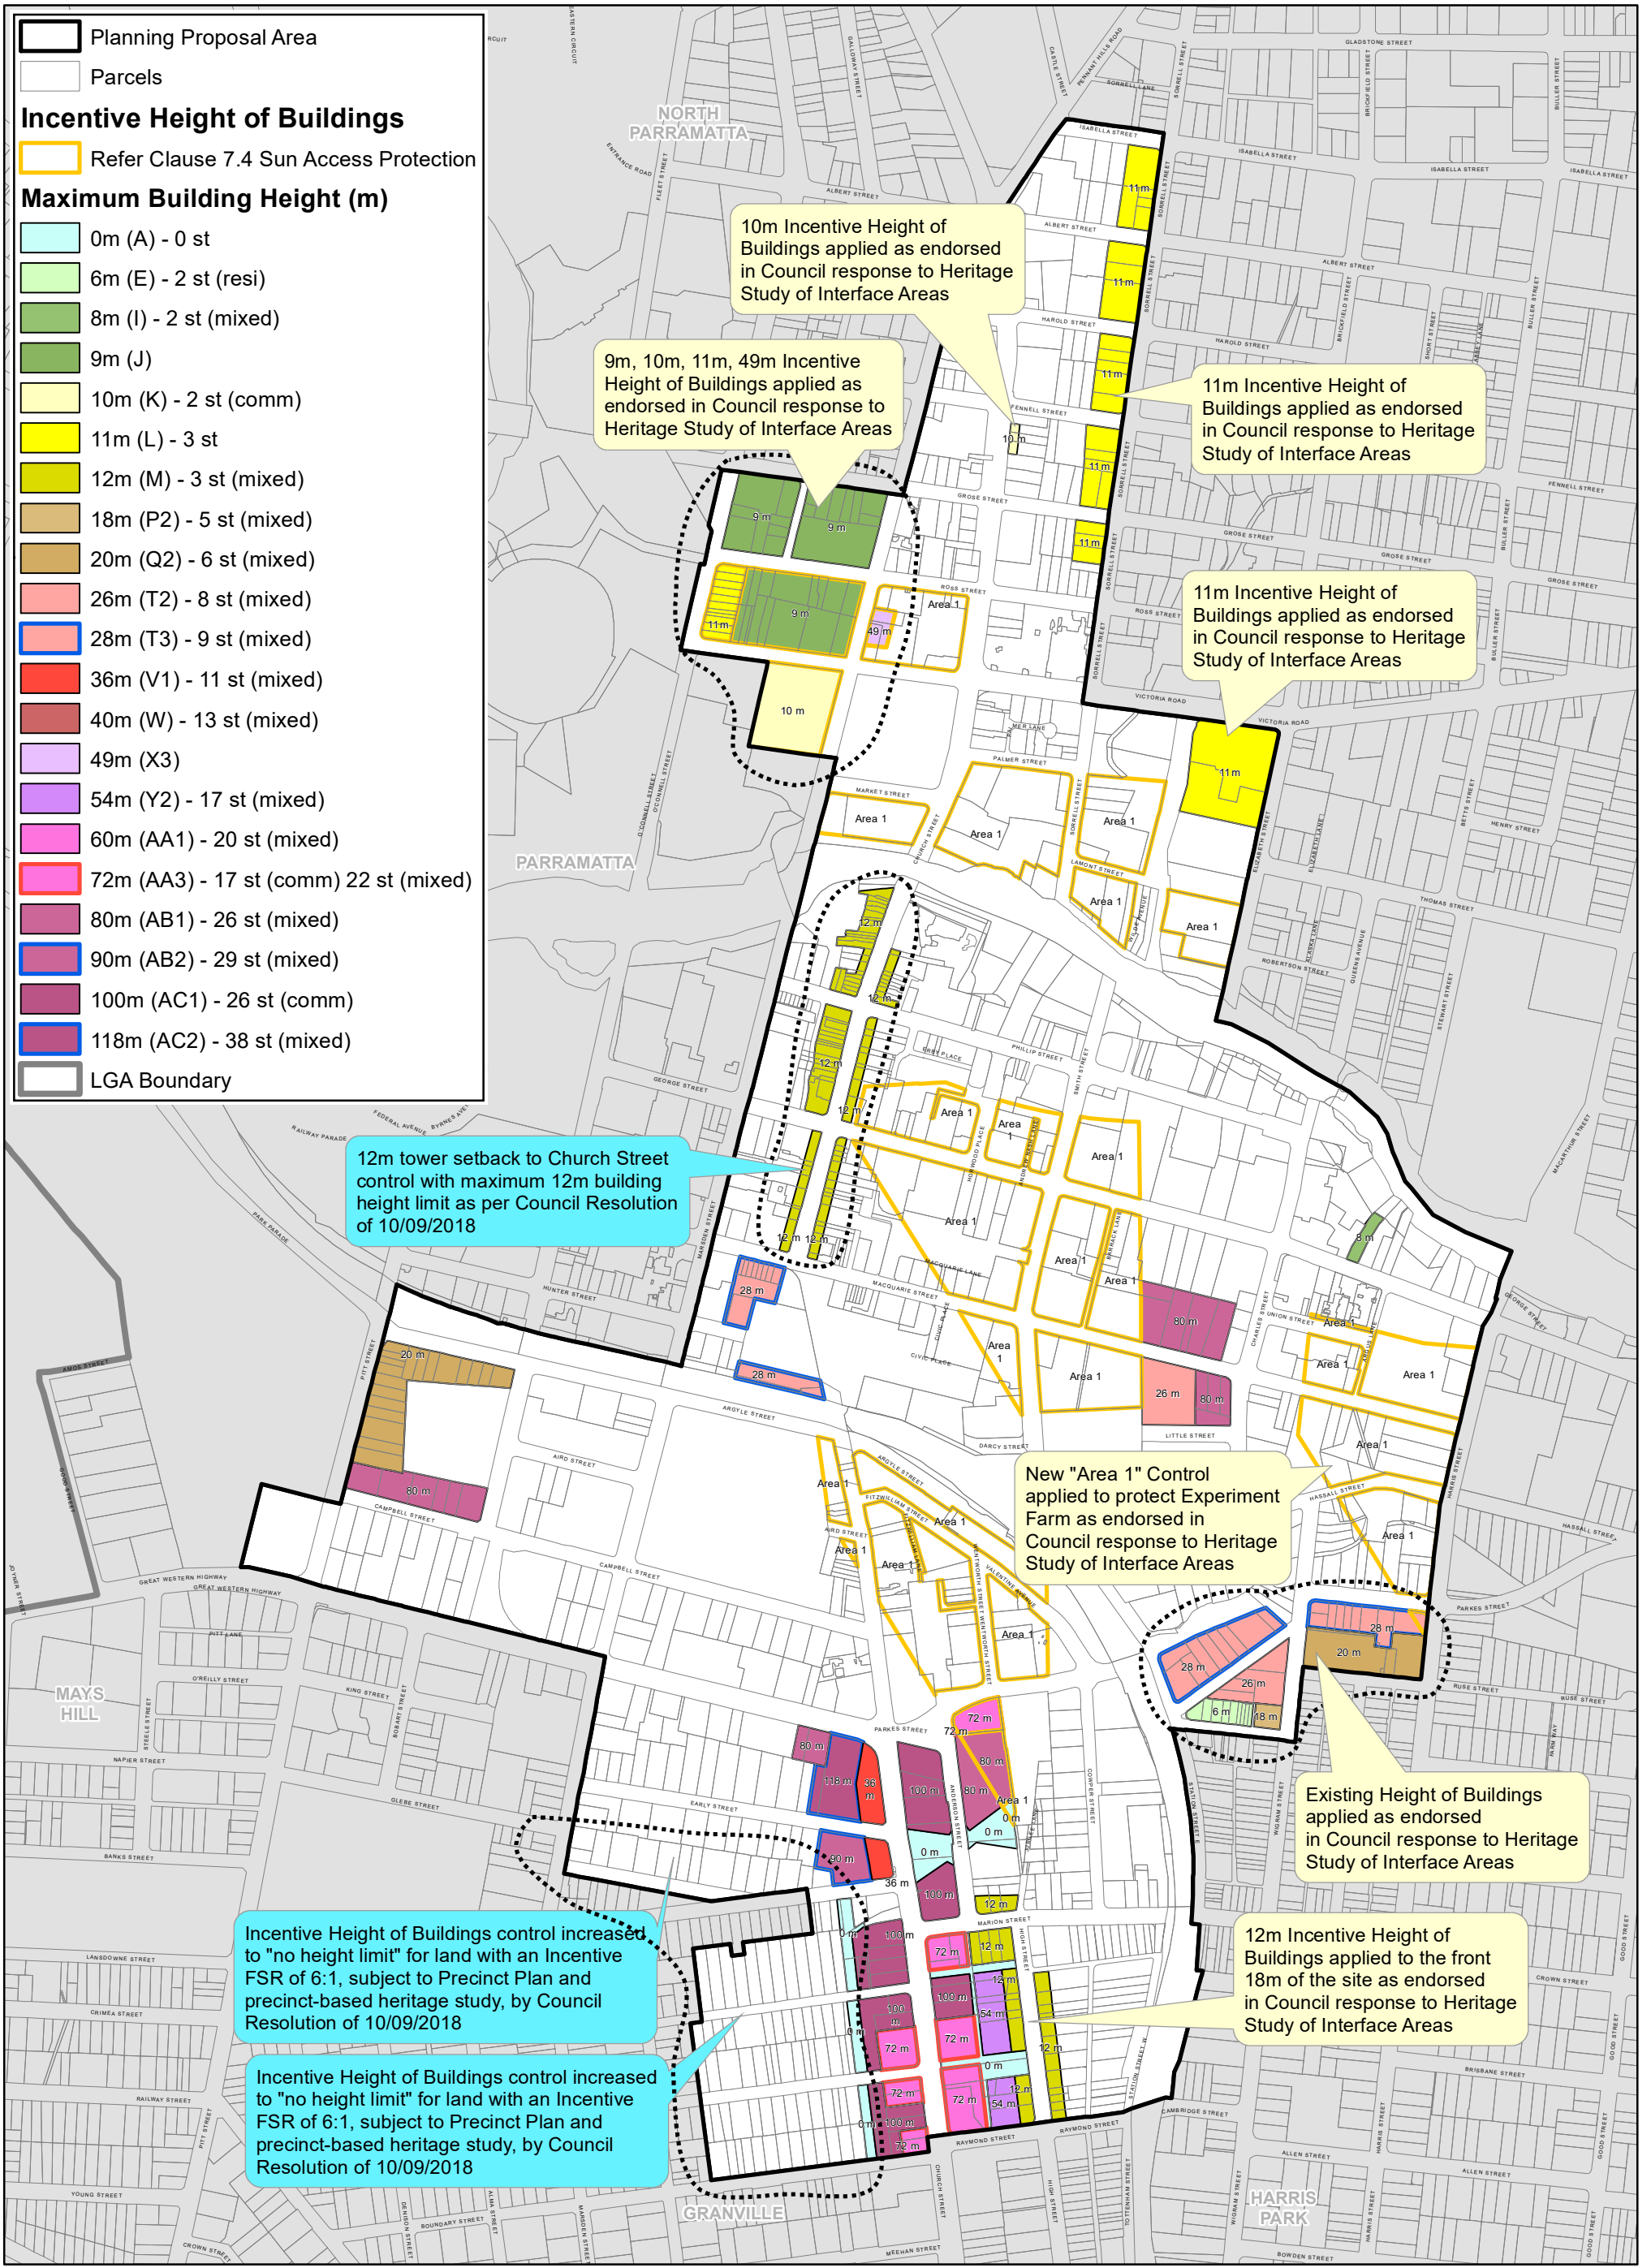

Parramatta CBD Planning Proposal — Incentive Height of Buildings Map (IHB)

Data Version: 12/09/2018