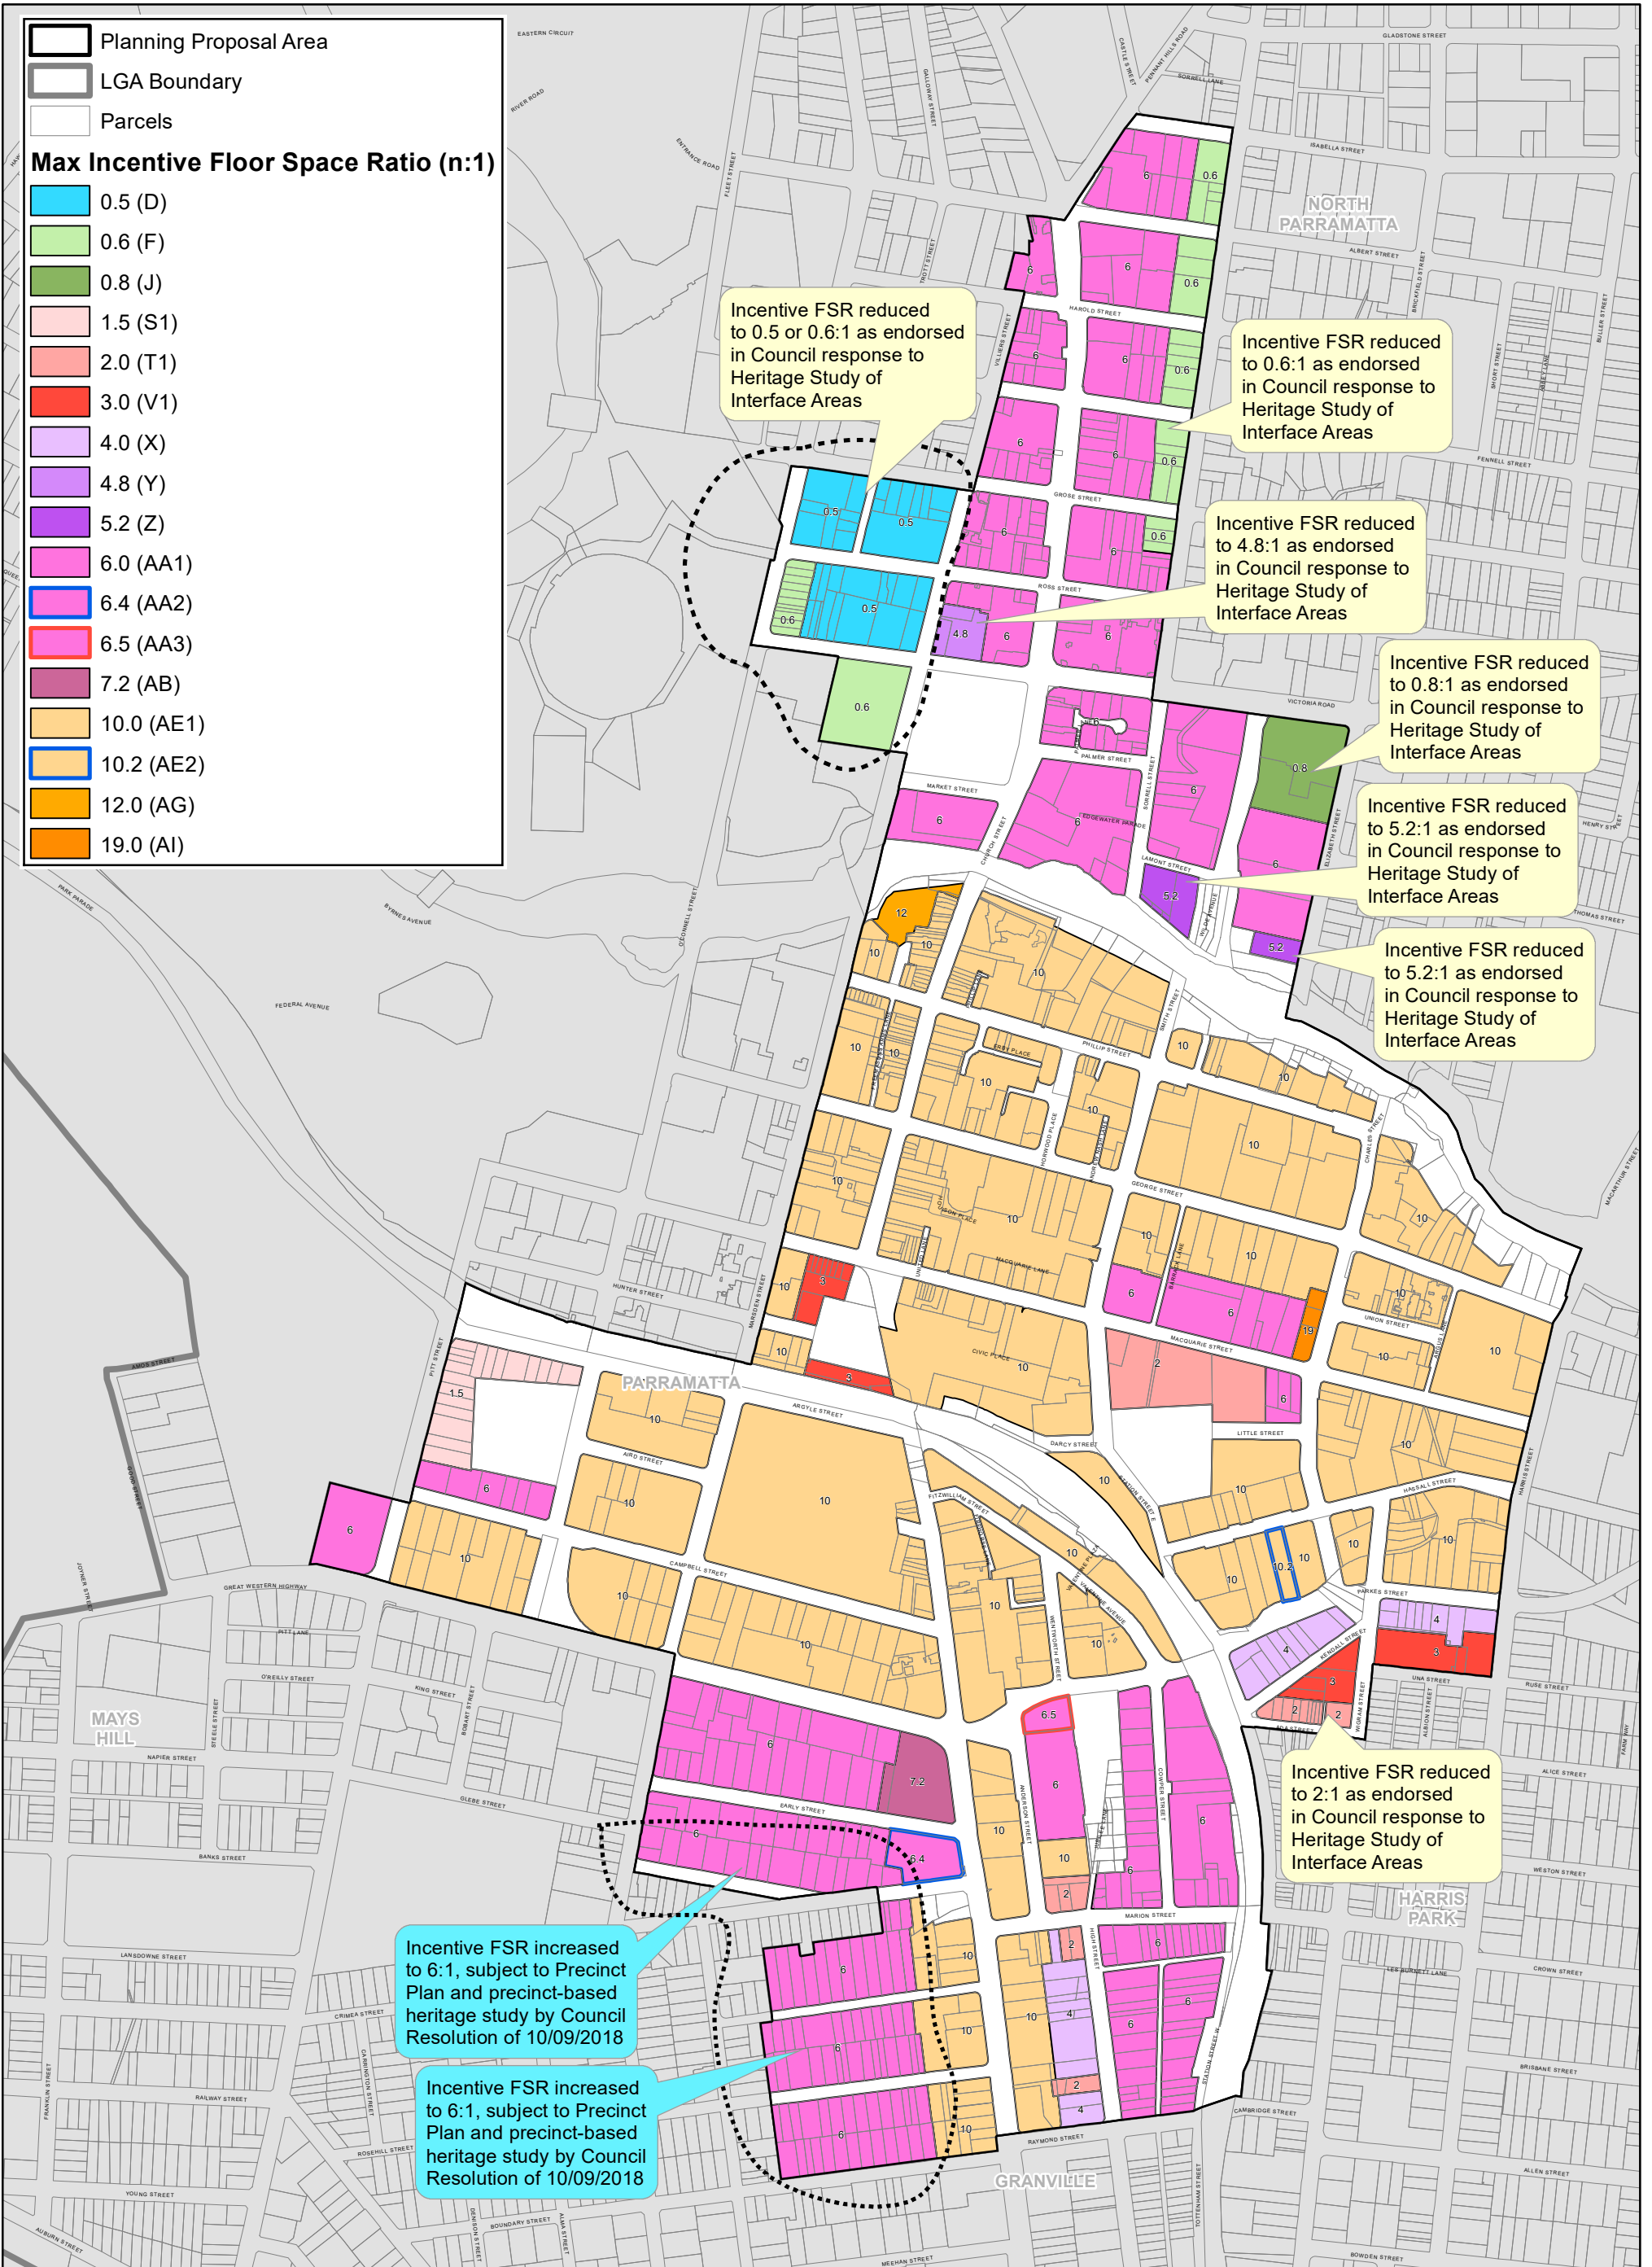

Parramatta CBD Planning Proposal — Incentive Floor Space Ratio Map (IFS)

Data Version: 12/09/2018