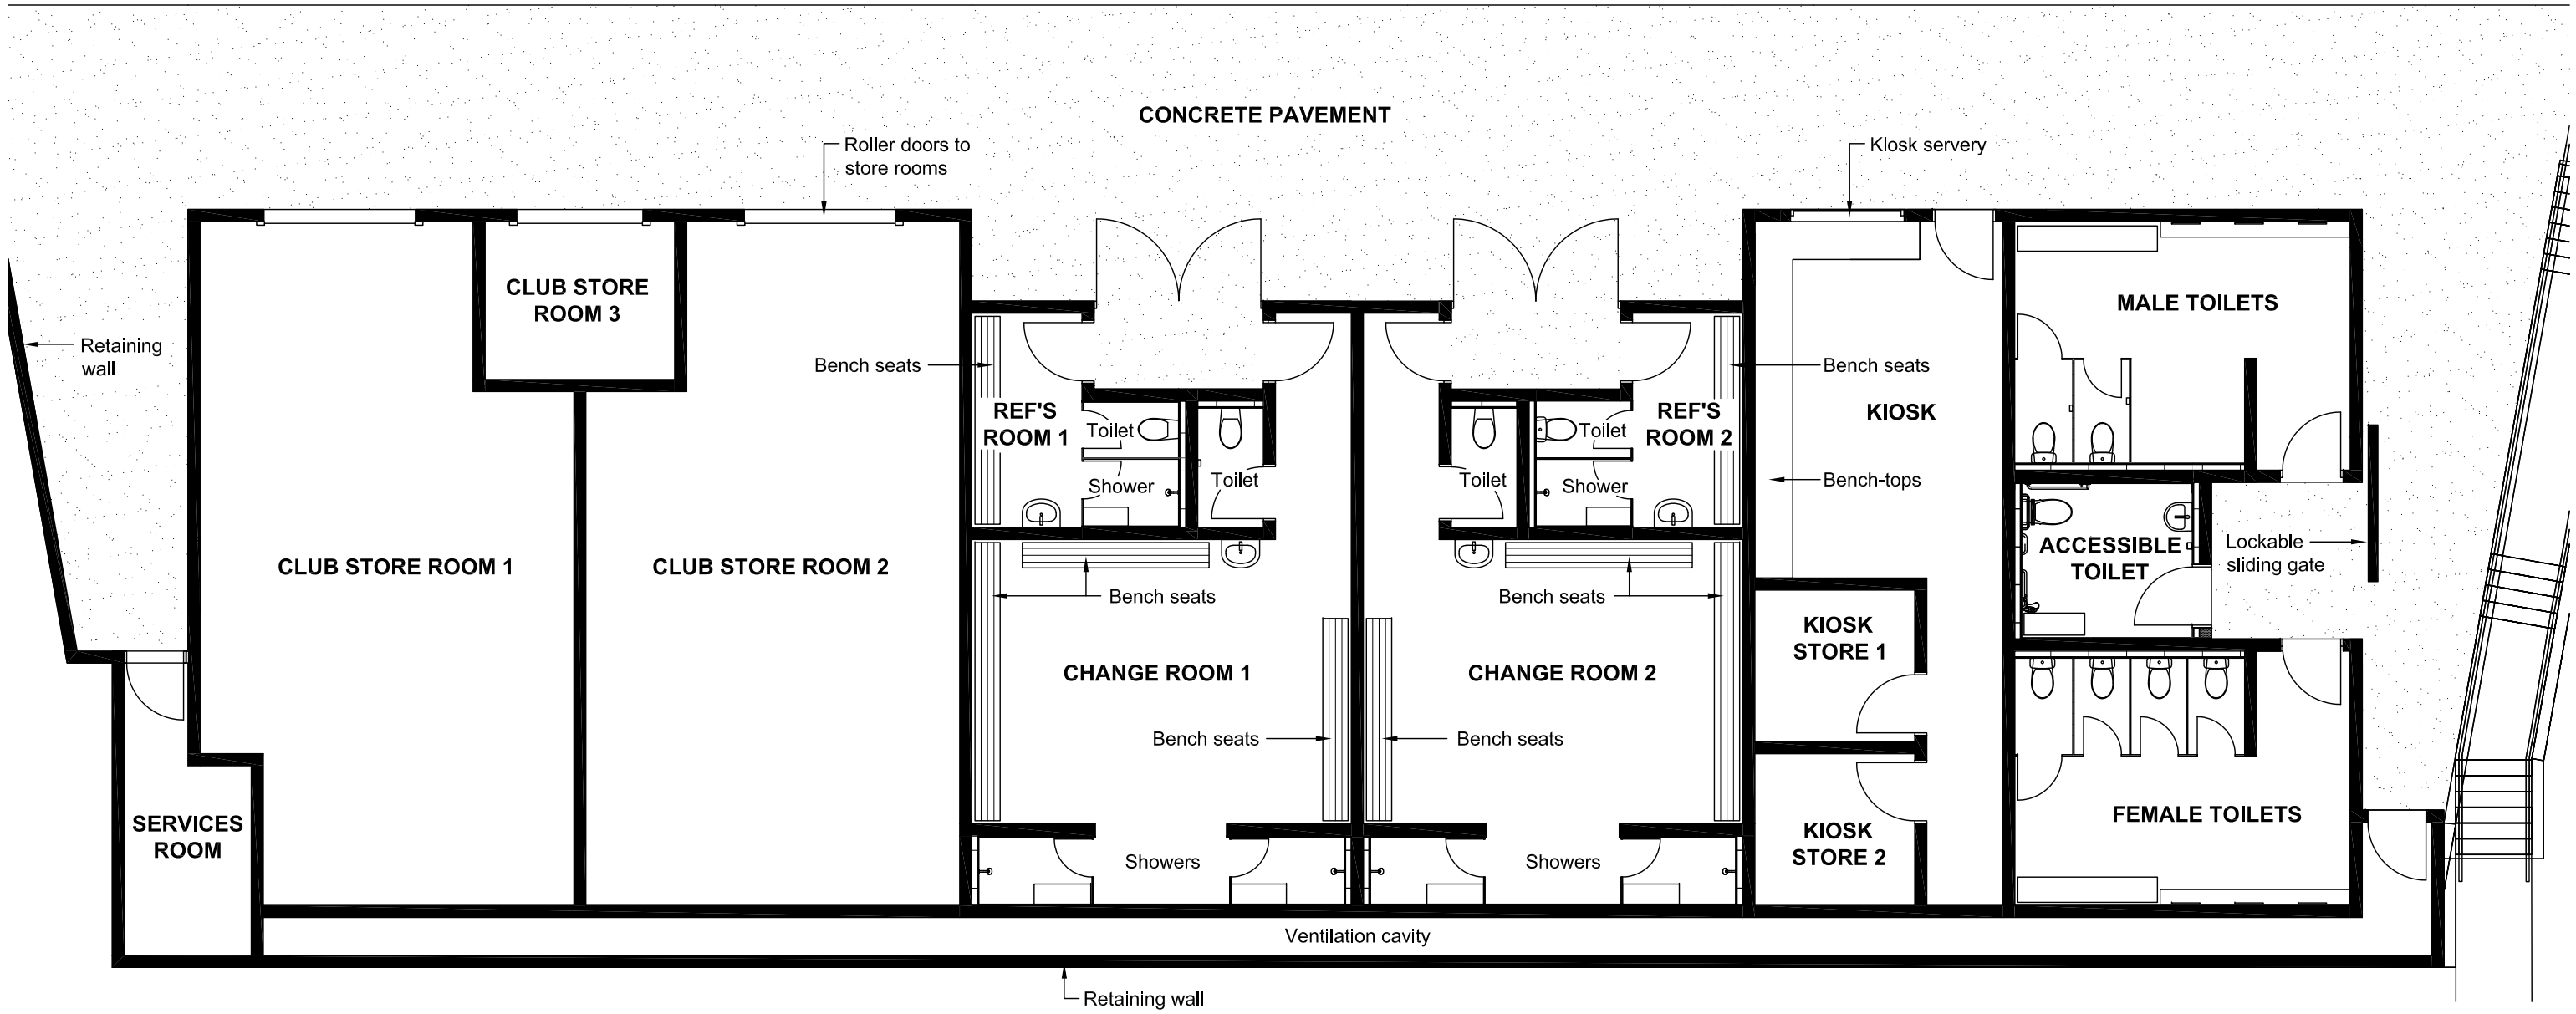

Scale 1:100 @ A3

North Point

PEGGY WOMERSLEY RESERVE PROPOSED SPORTS PAVILION
PROPOSED GROUND FLOOR PLAN

1 MARCH 2020