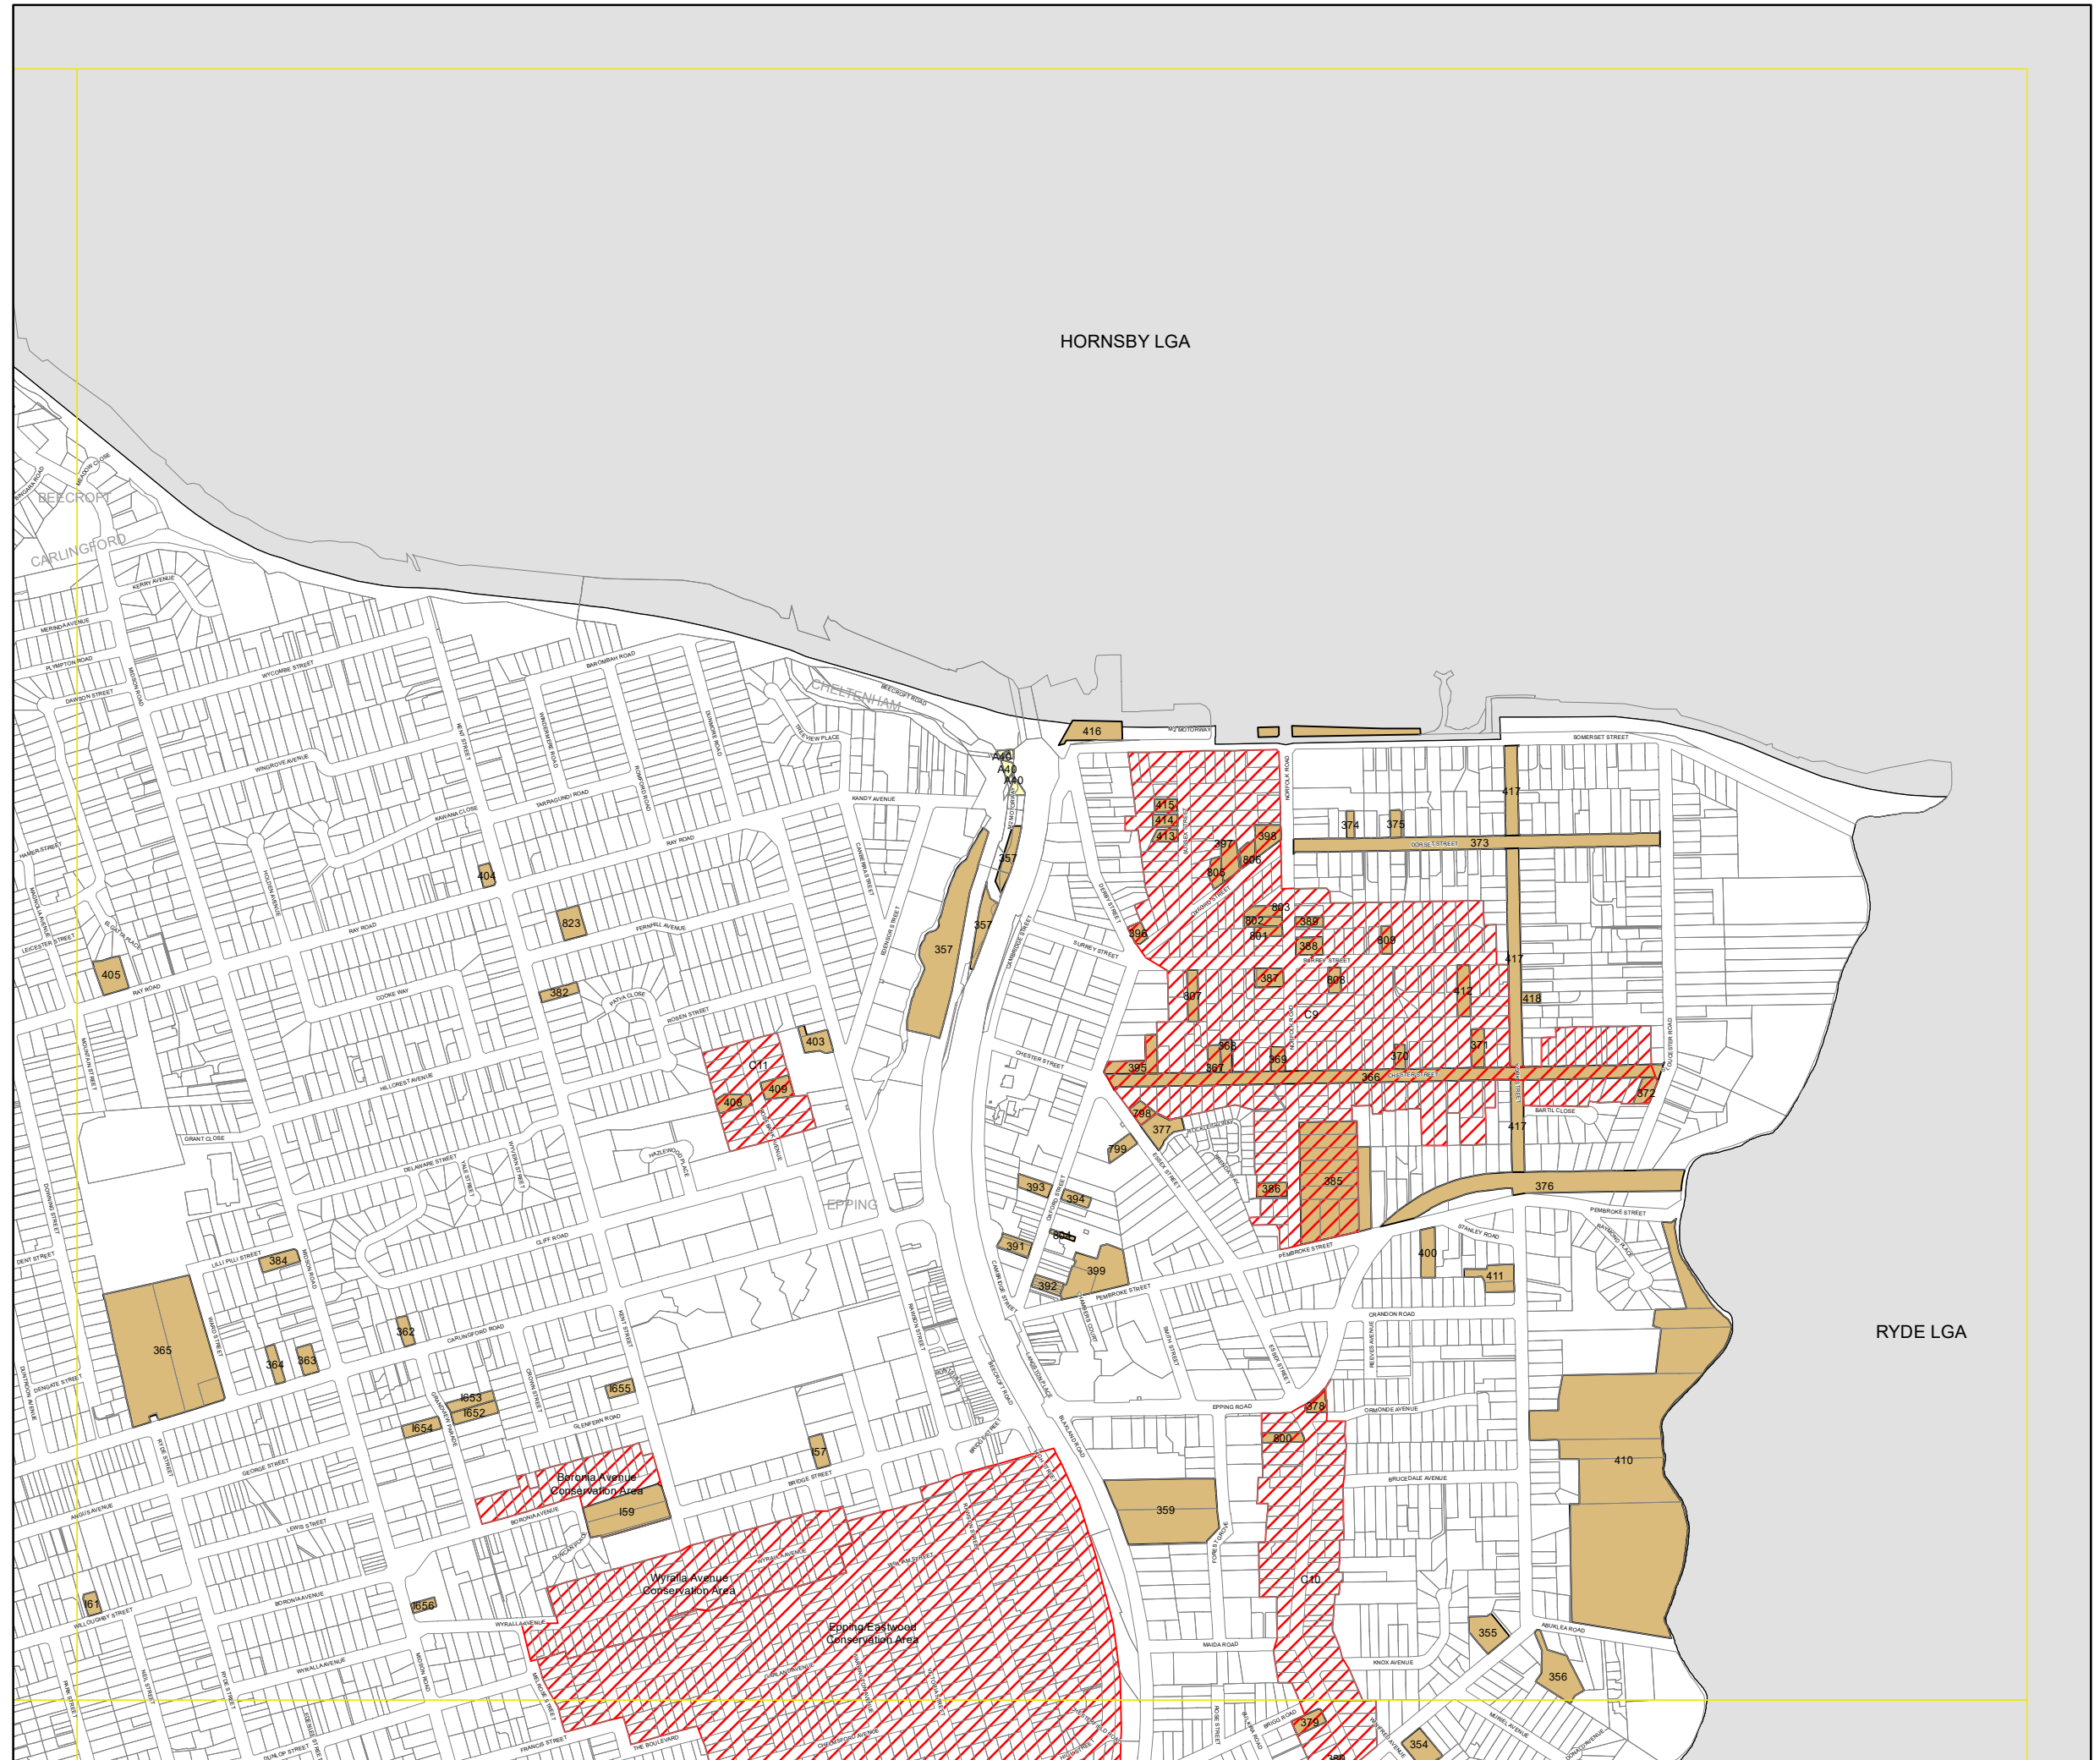

Map Identification Number
6250_COM_HER_015_010_20210514