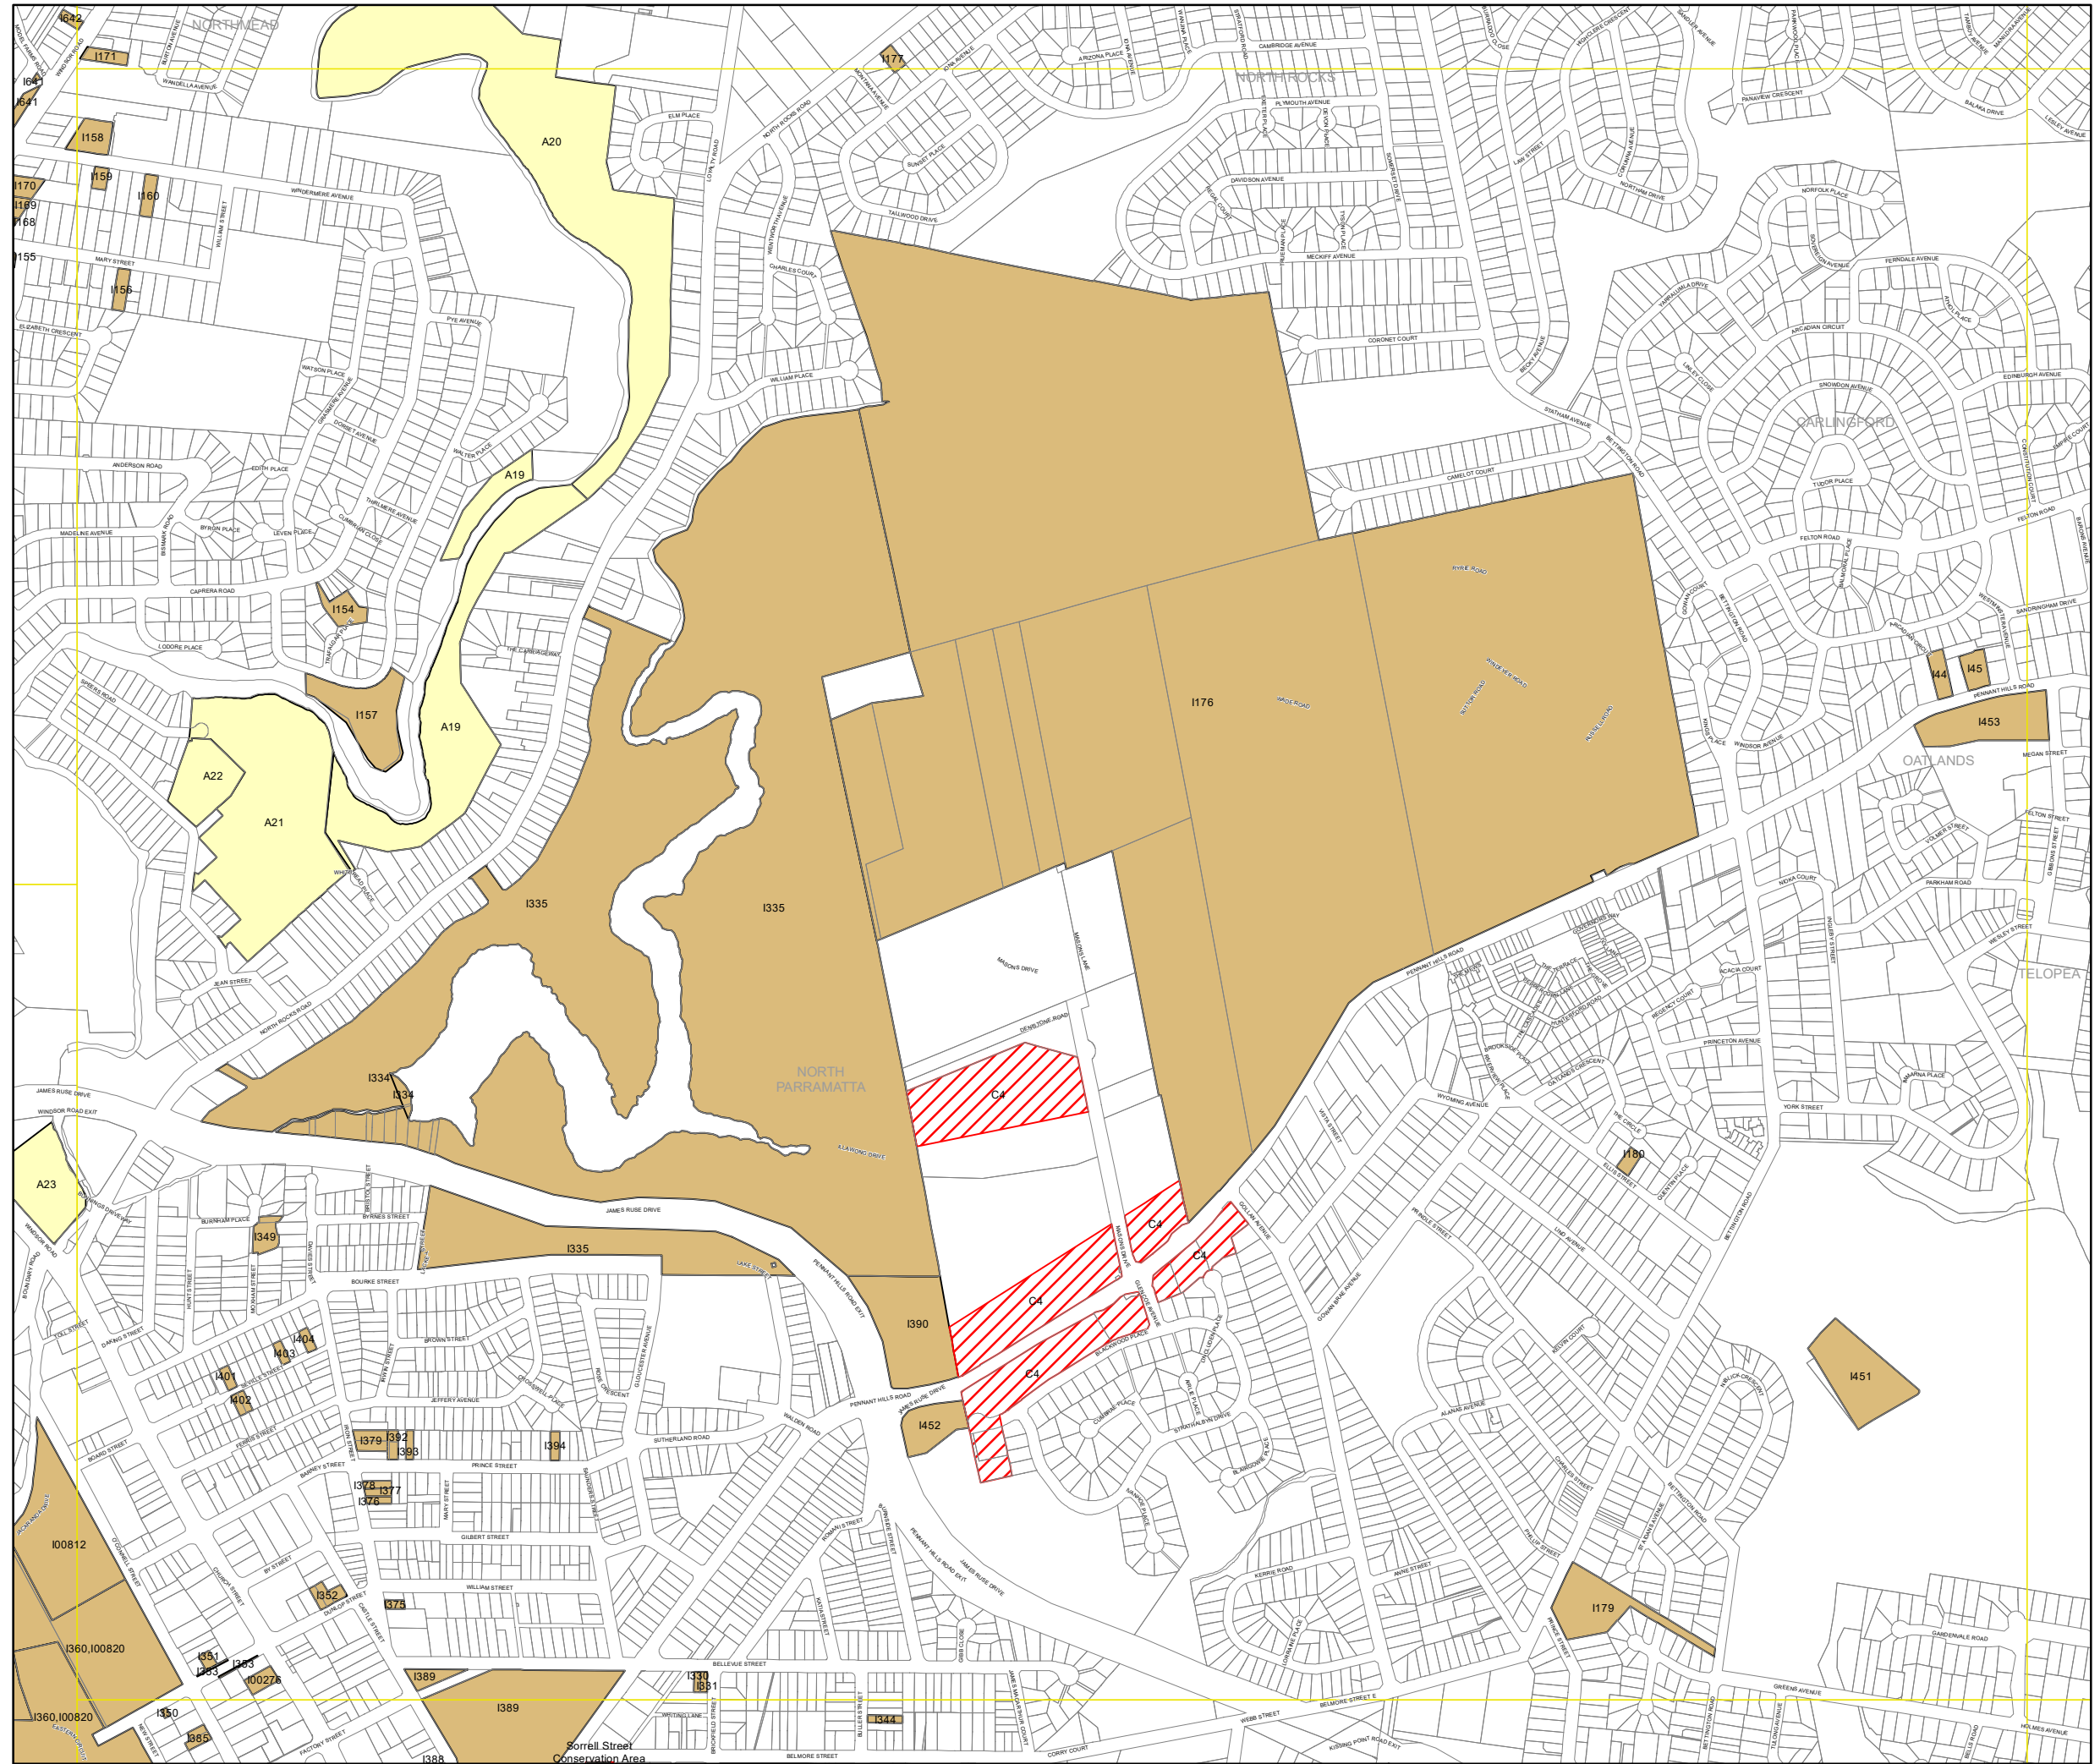

Projection: GDA 1994
Zone 56
Map Identification Number
6250_COM_HER_007_010_20210514