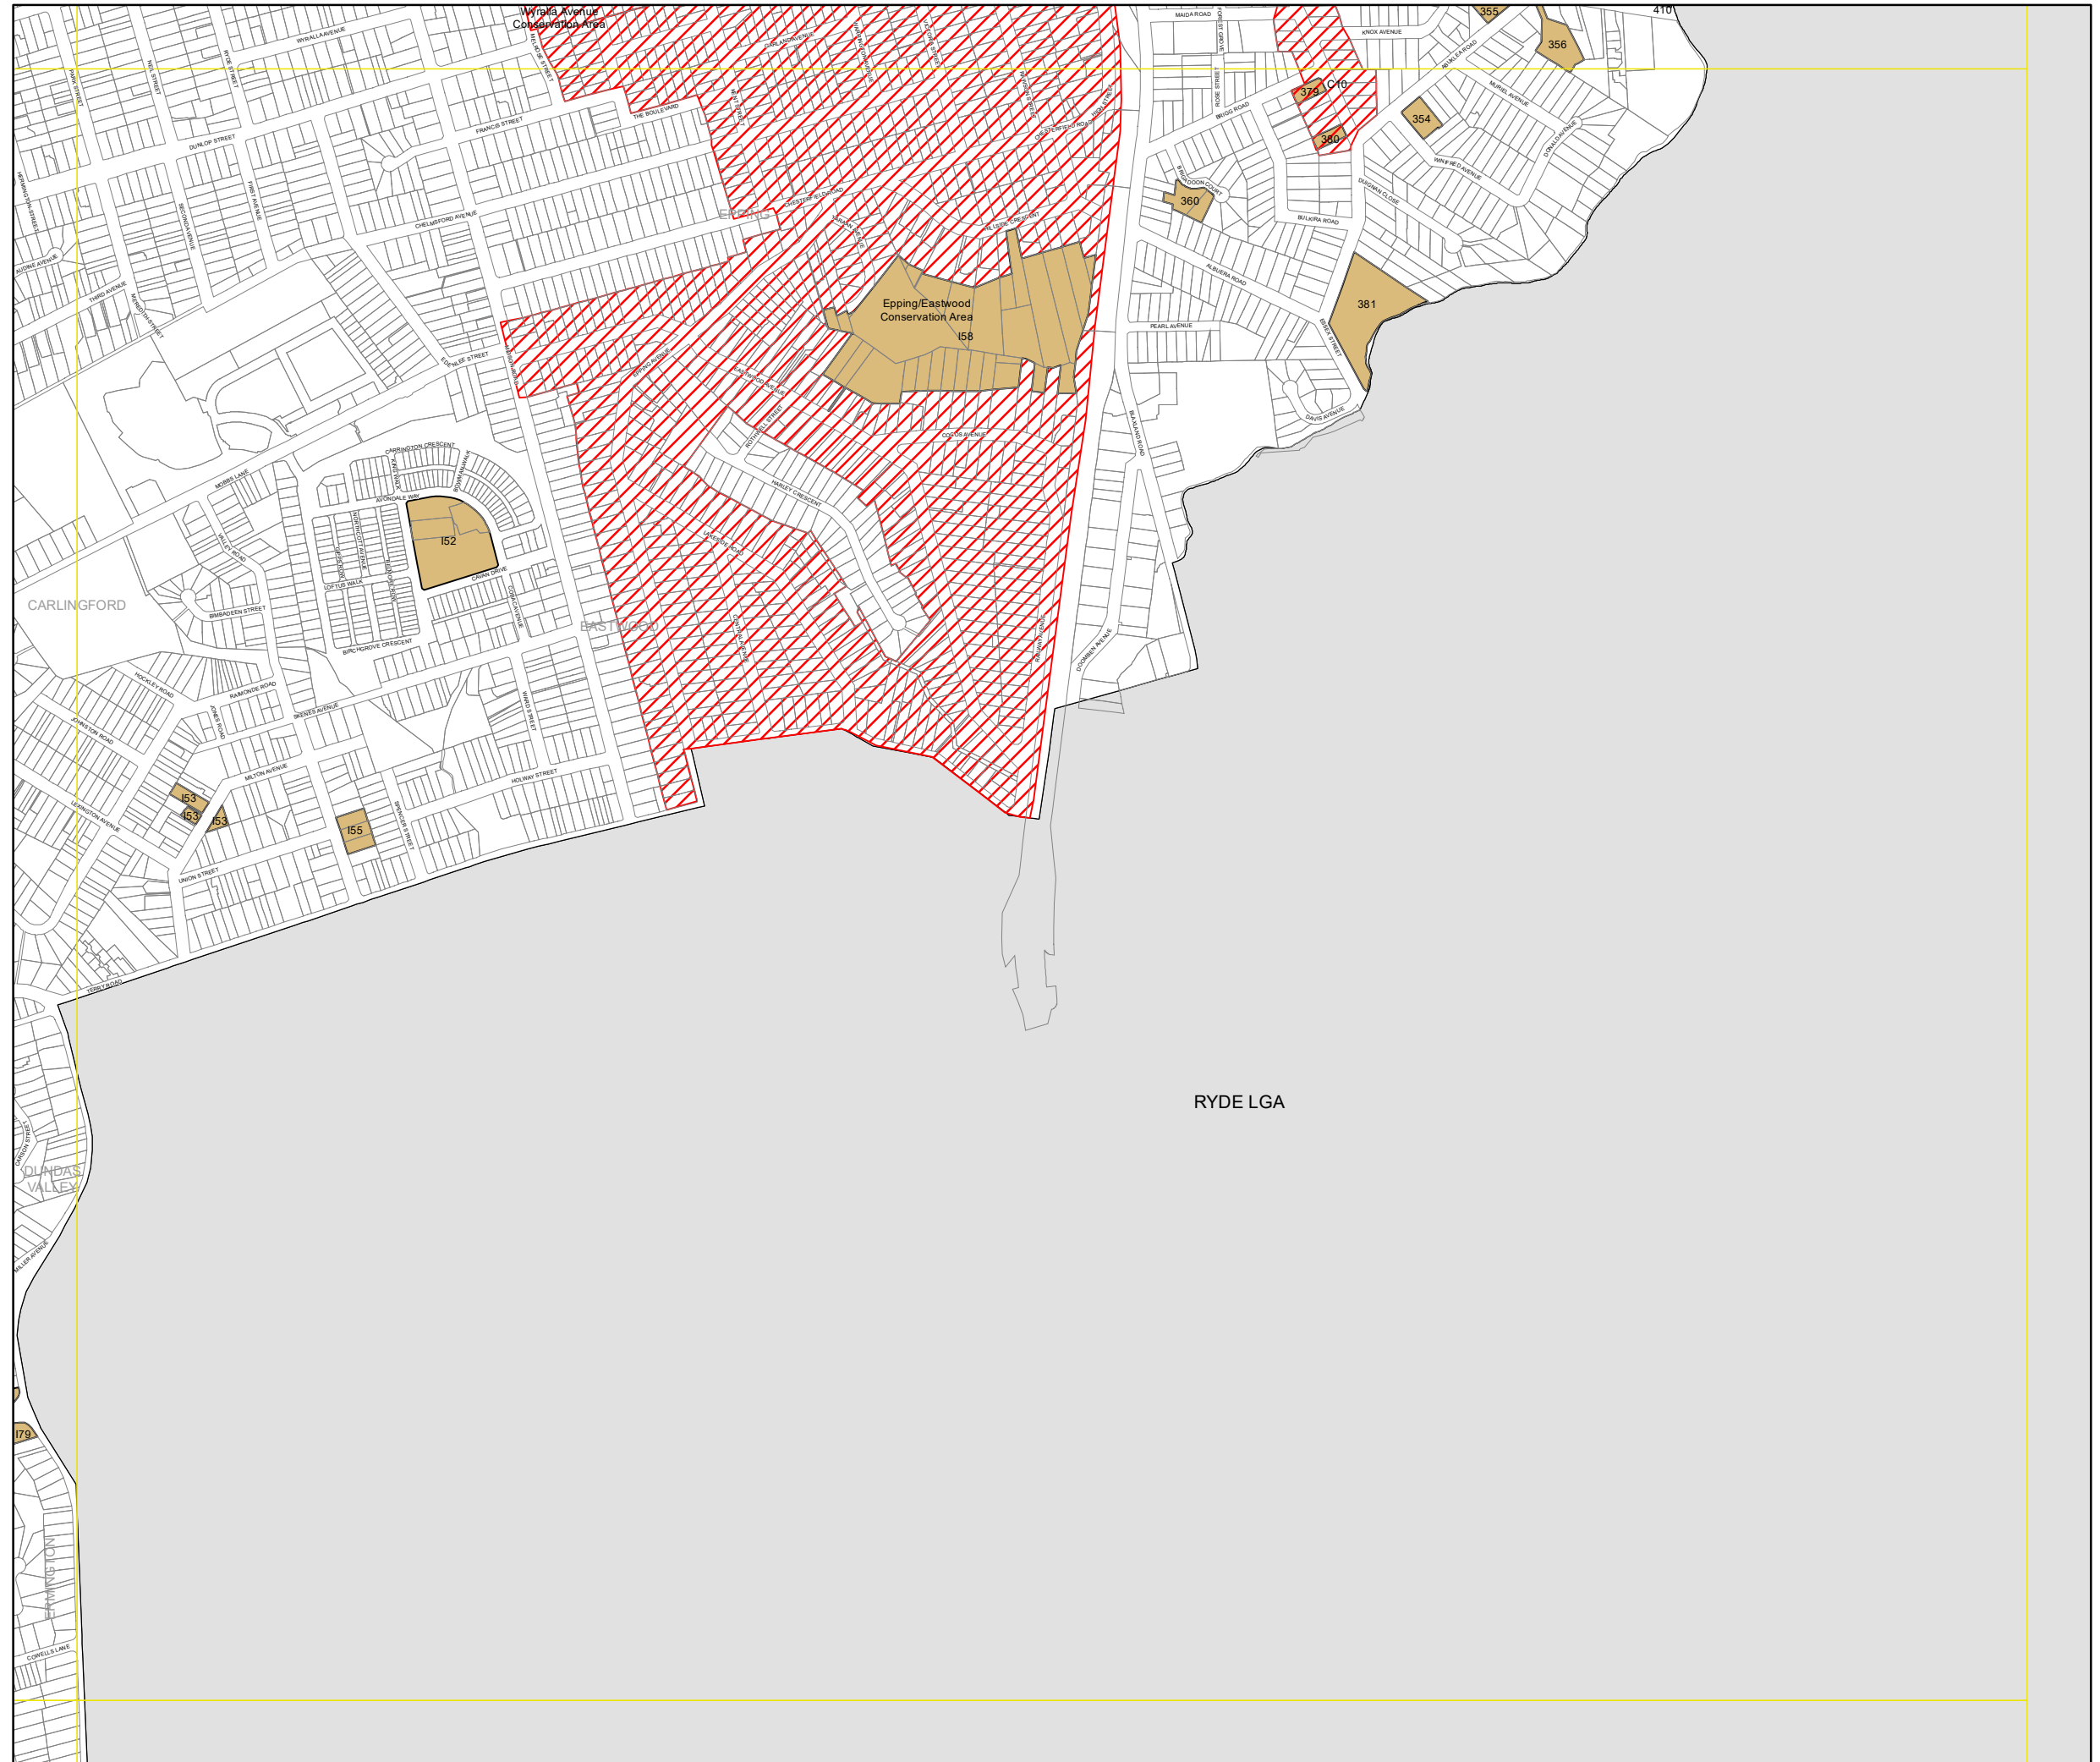

0 100 200 300 metres
1 : 10,000 @ A3

Projection: GDA 1994
Zone 56

Map Identification Number
6250_COM_HER_016_010_20210514

**Parramatta
Local Environmental
Plan 2021**

**Heritage Map
Sheet HER_017**

Heritage