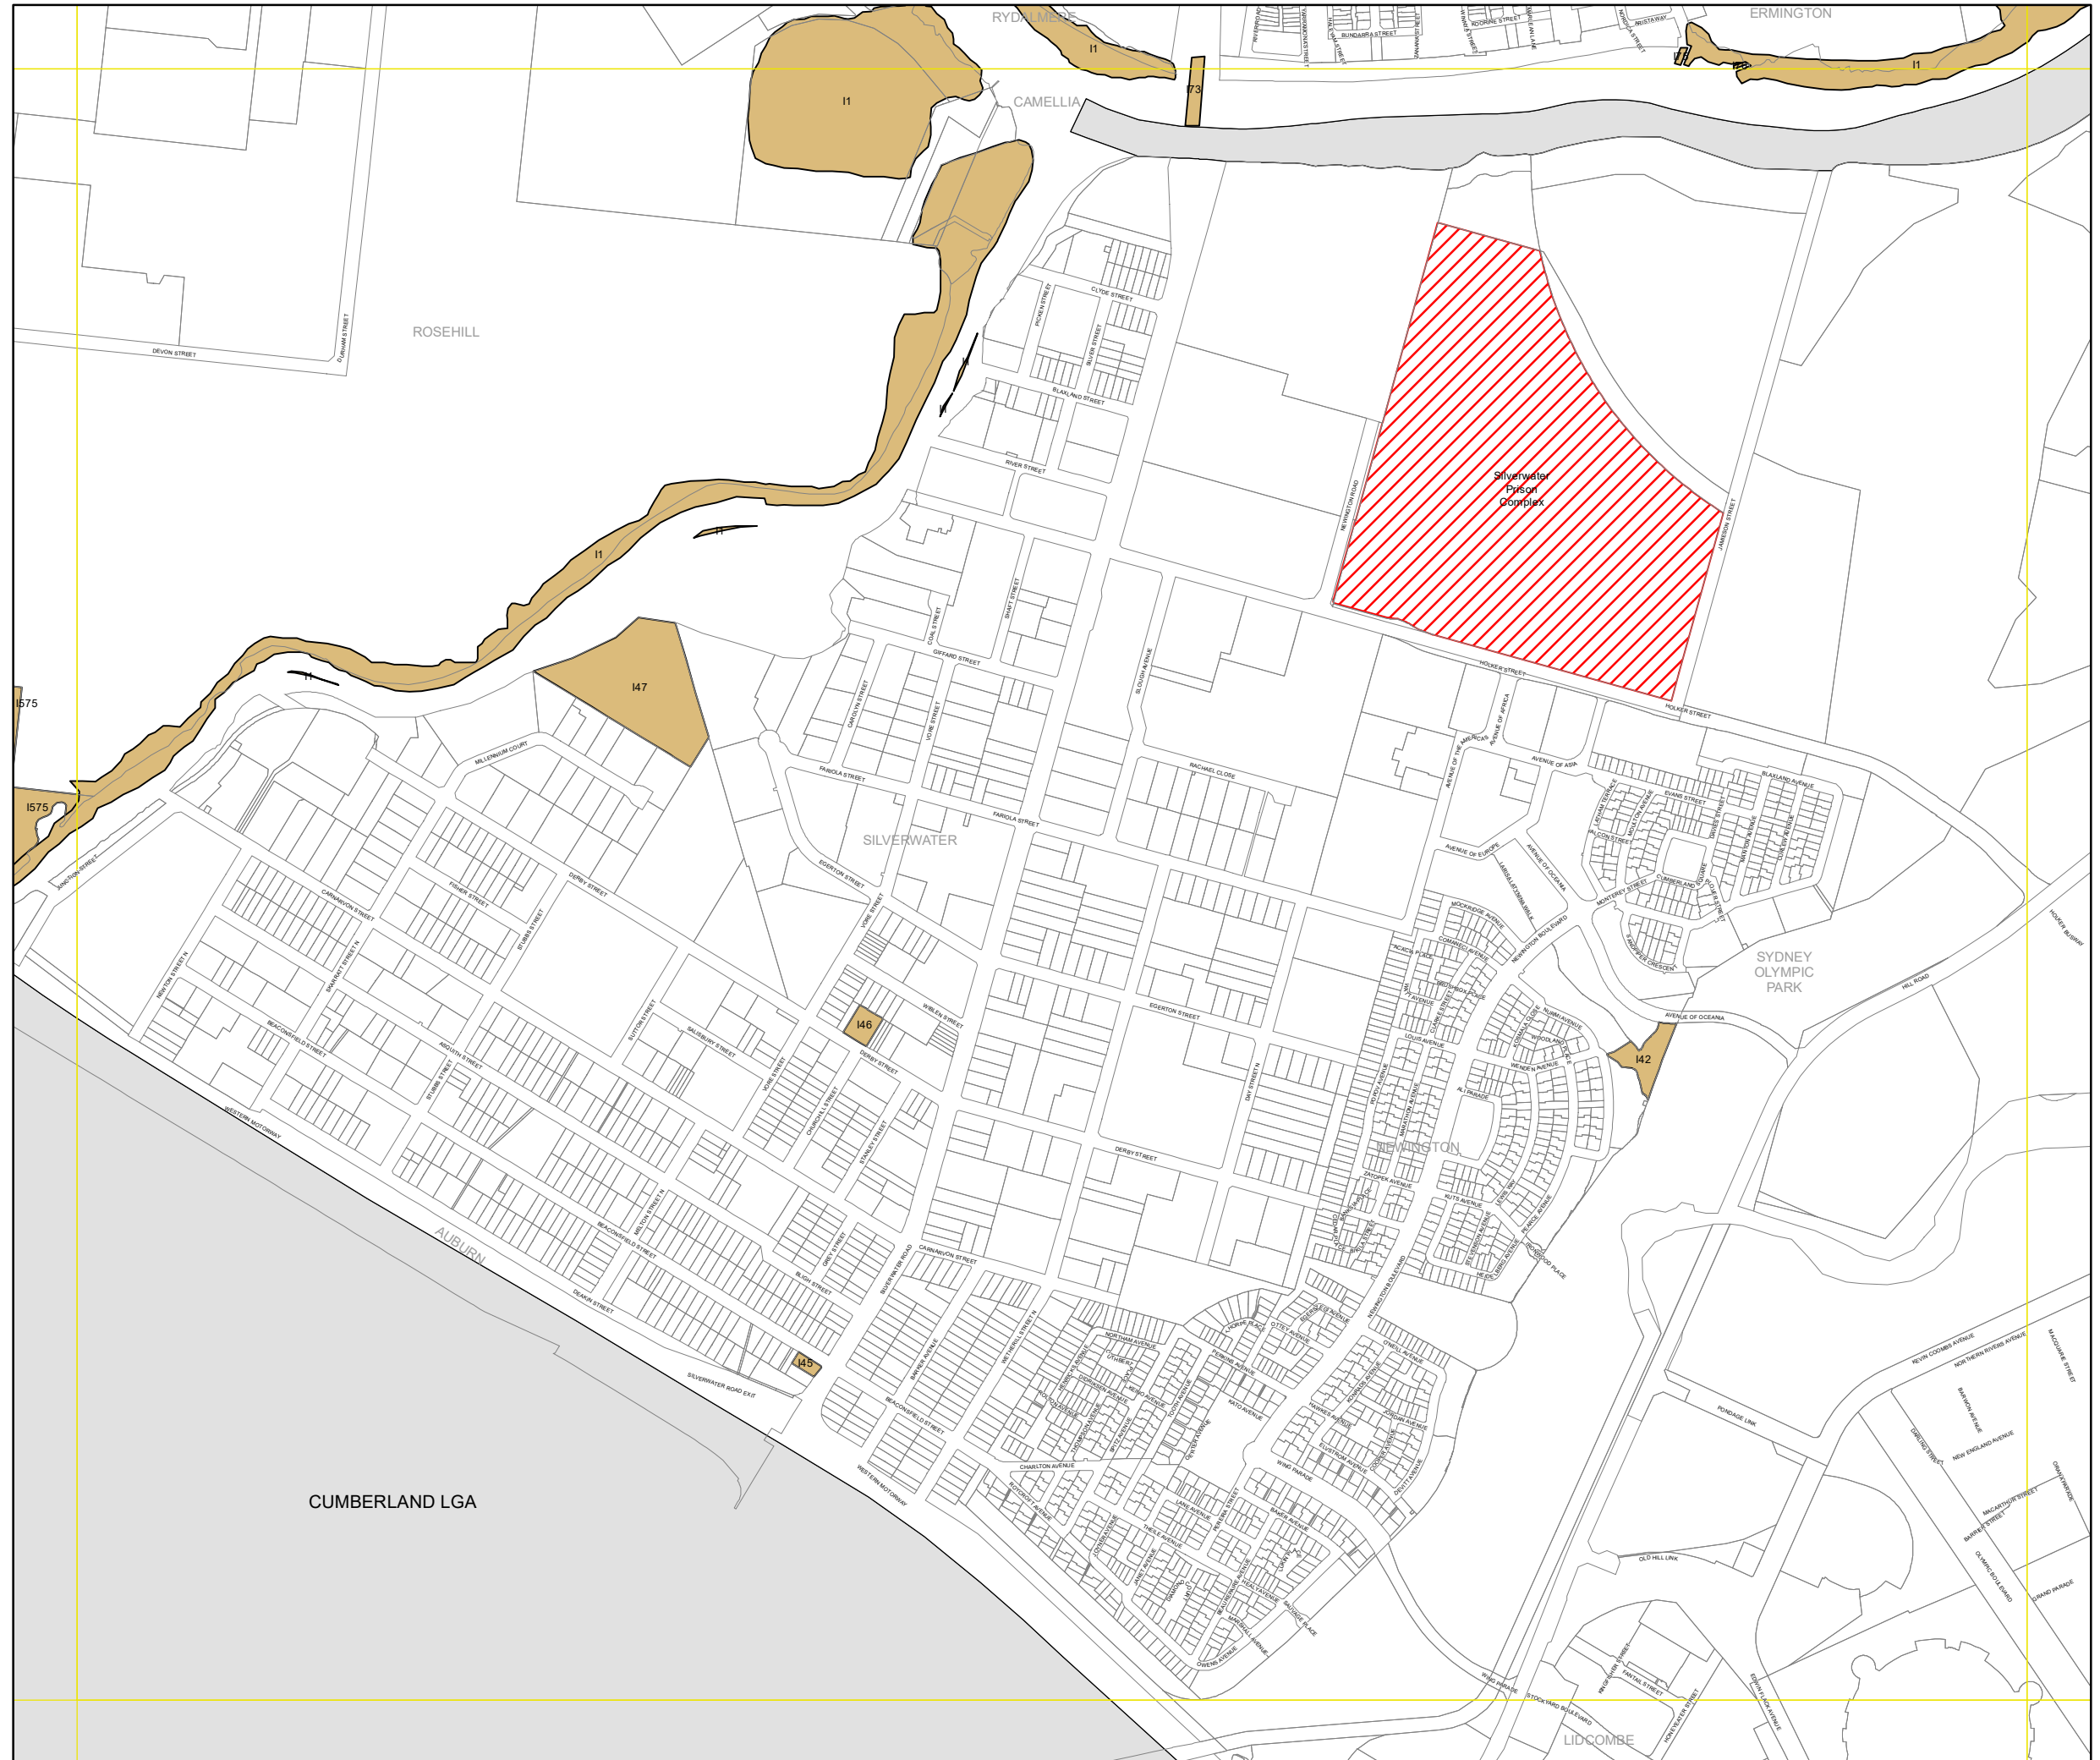

Cadastre

 Base Data 01/06/2016 © Land and Property Information
 Addendum Data 01/05/2021 © City of Parramatta

0 100 200 300 metres
1 : 10,000 @ A3

Projection: GDA 1994
Zone 56

Map Identification Number
6250_COM_HER_013_010_20210514