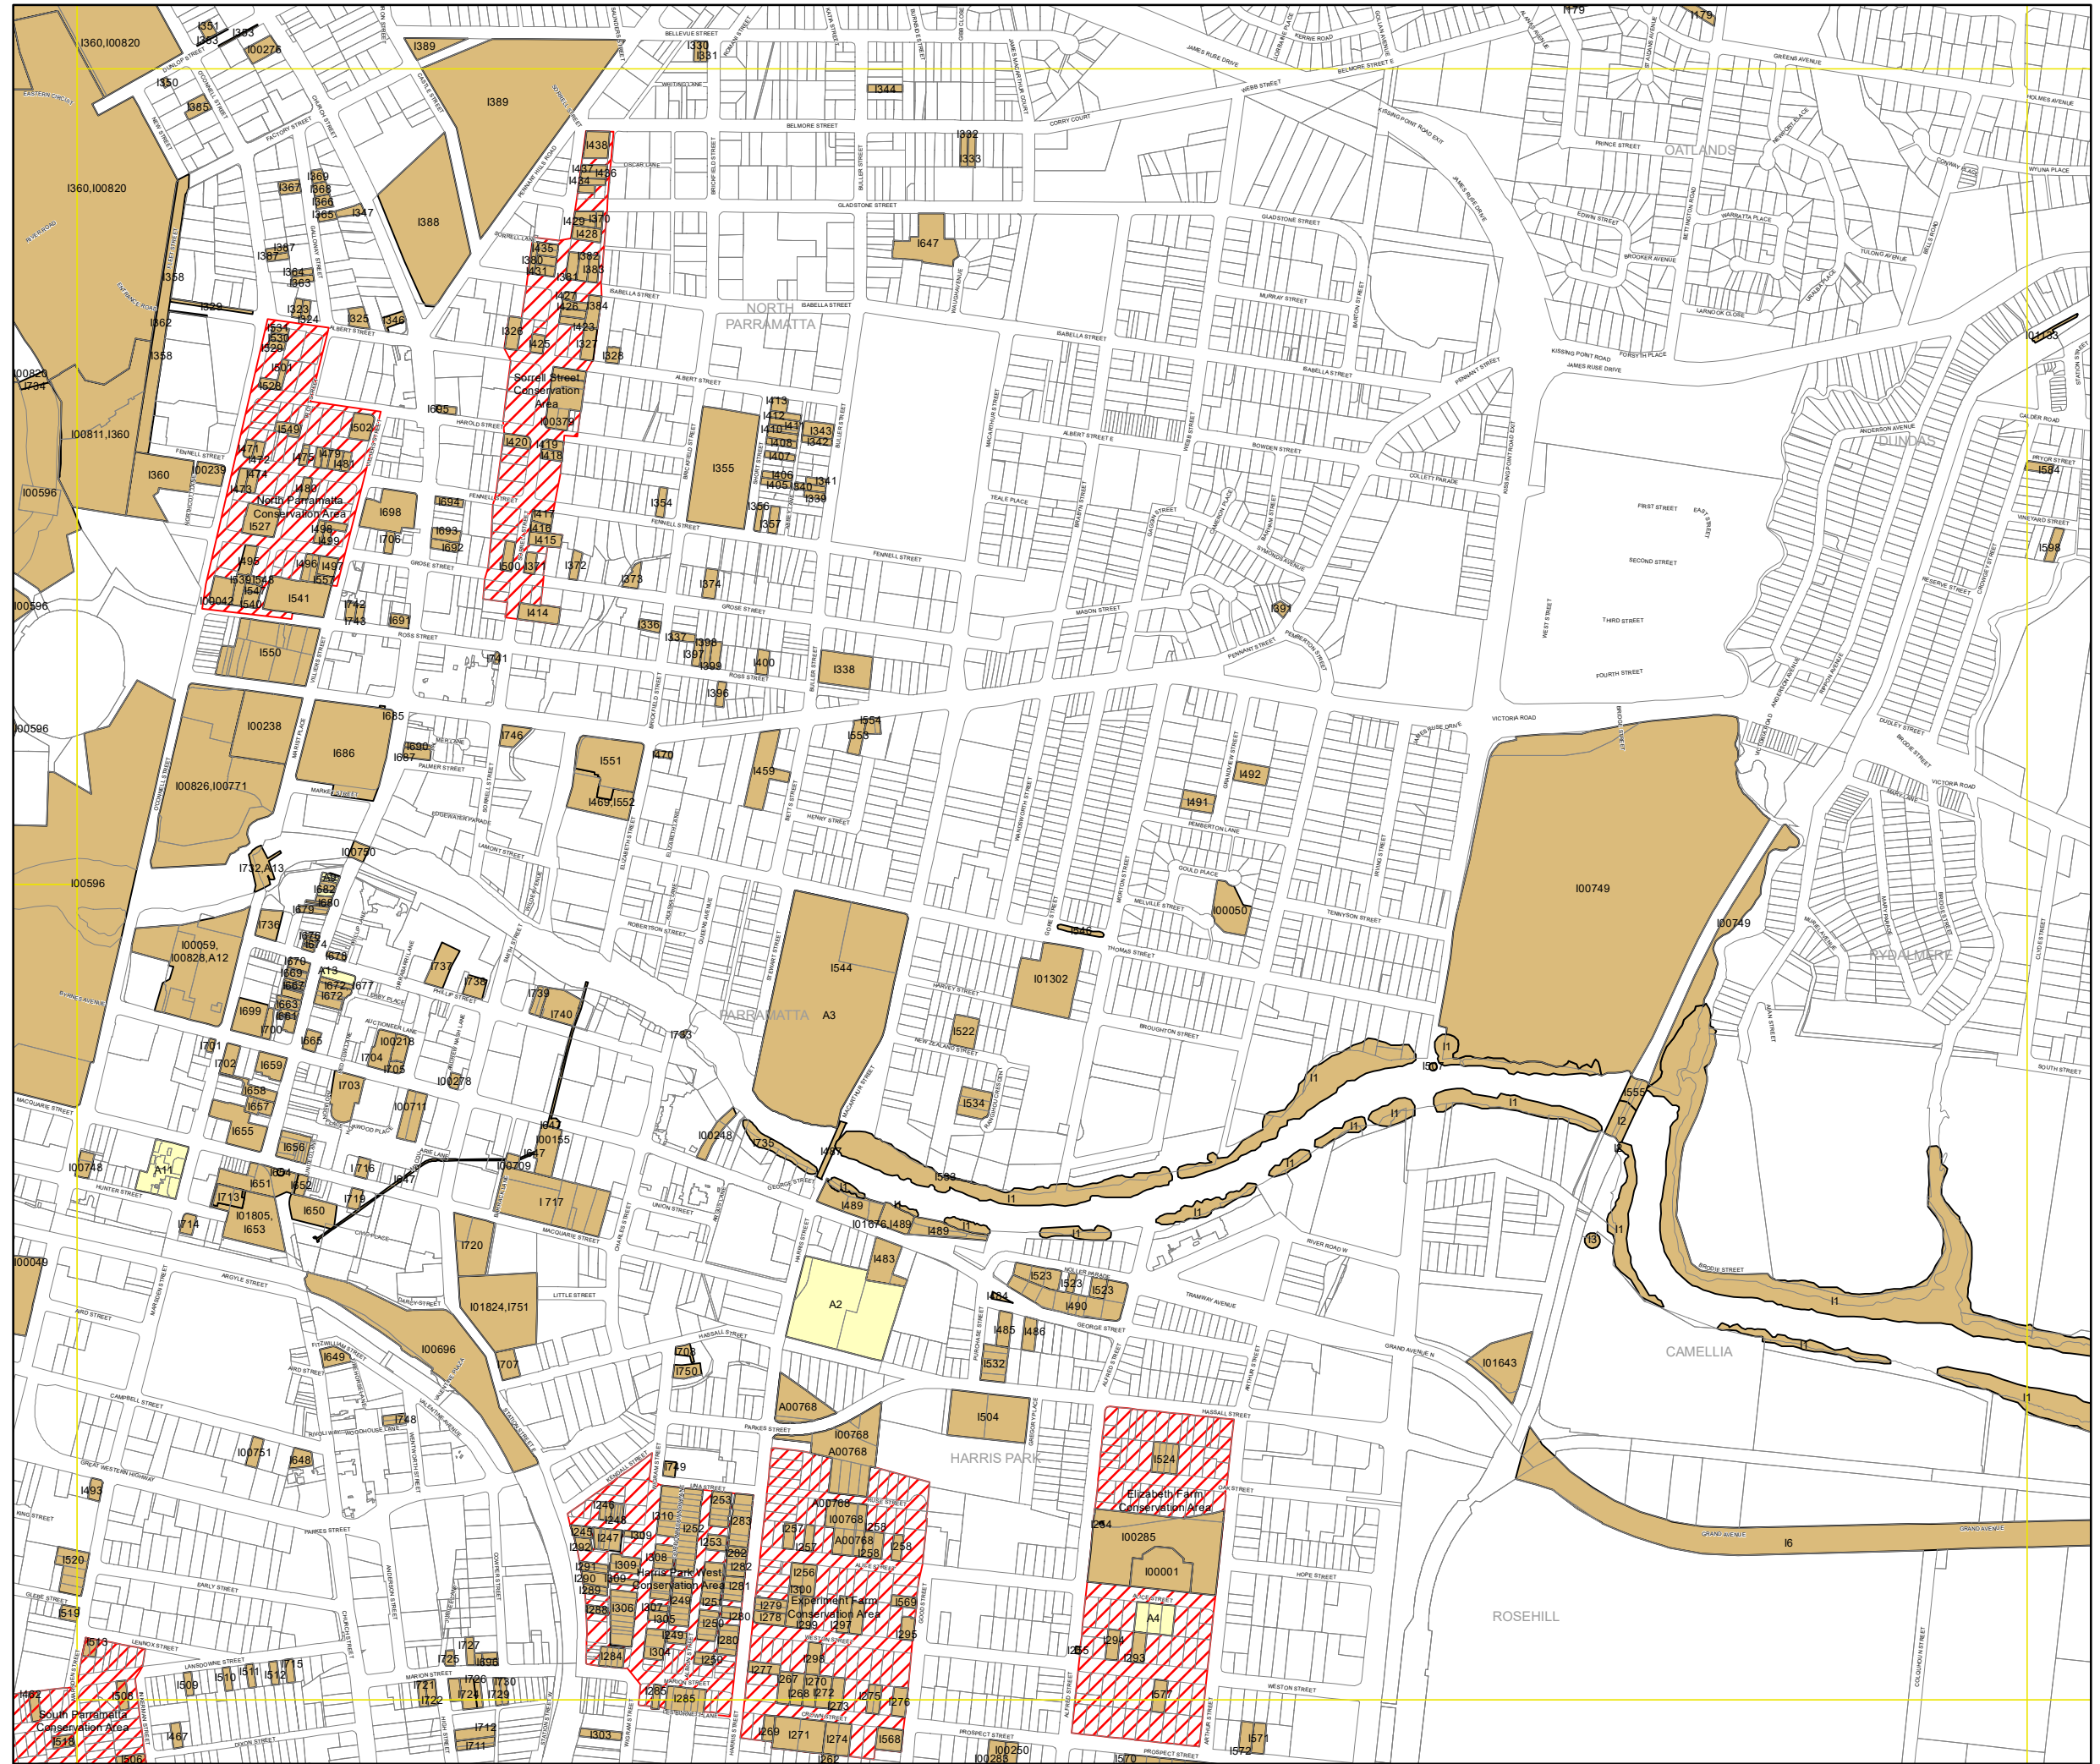

Projection: GDA 1994
Zone 56
Map Identification Number
6250_COM_HER_008_010_20210514

Parramatta Local Environmental Plan 2021

Heritage Map Sheet HER_009

Heritage

-  Conservation Area - General
-  Item - Archaeological
-  Item - General