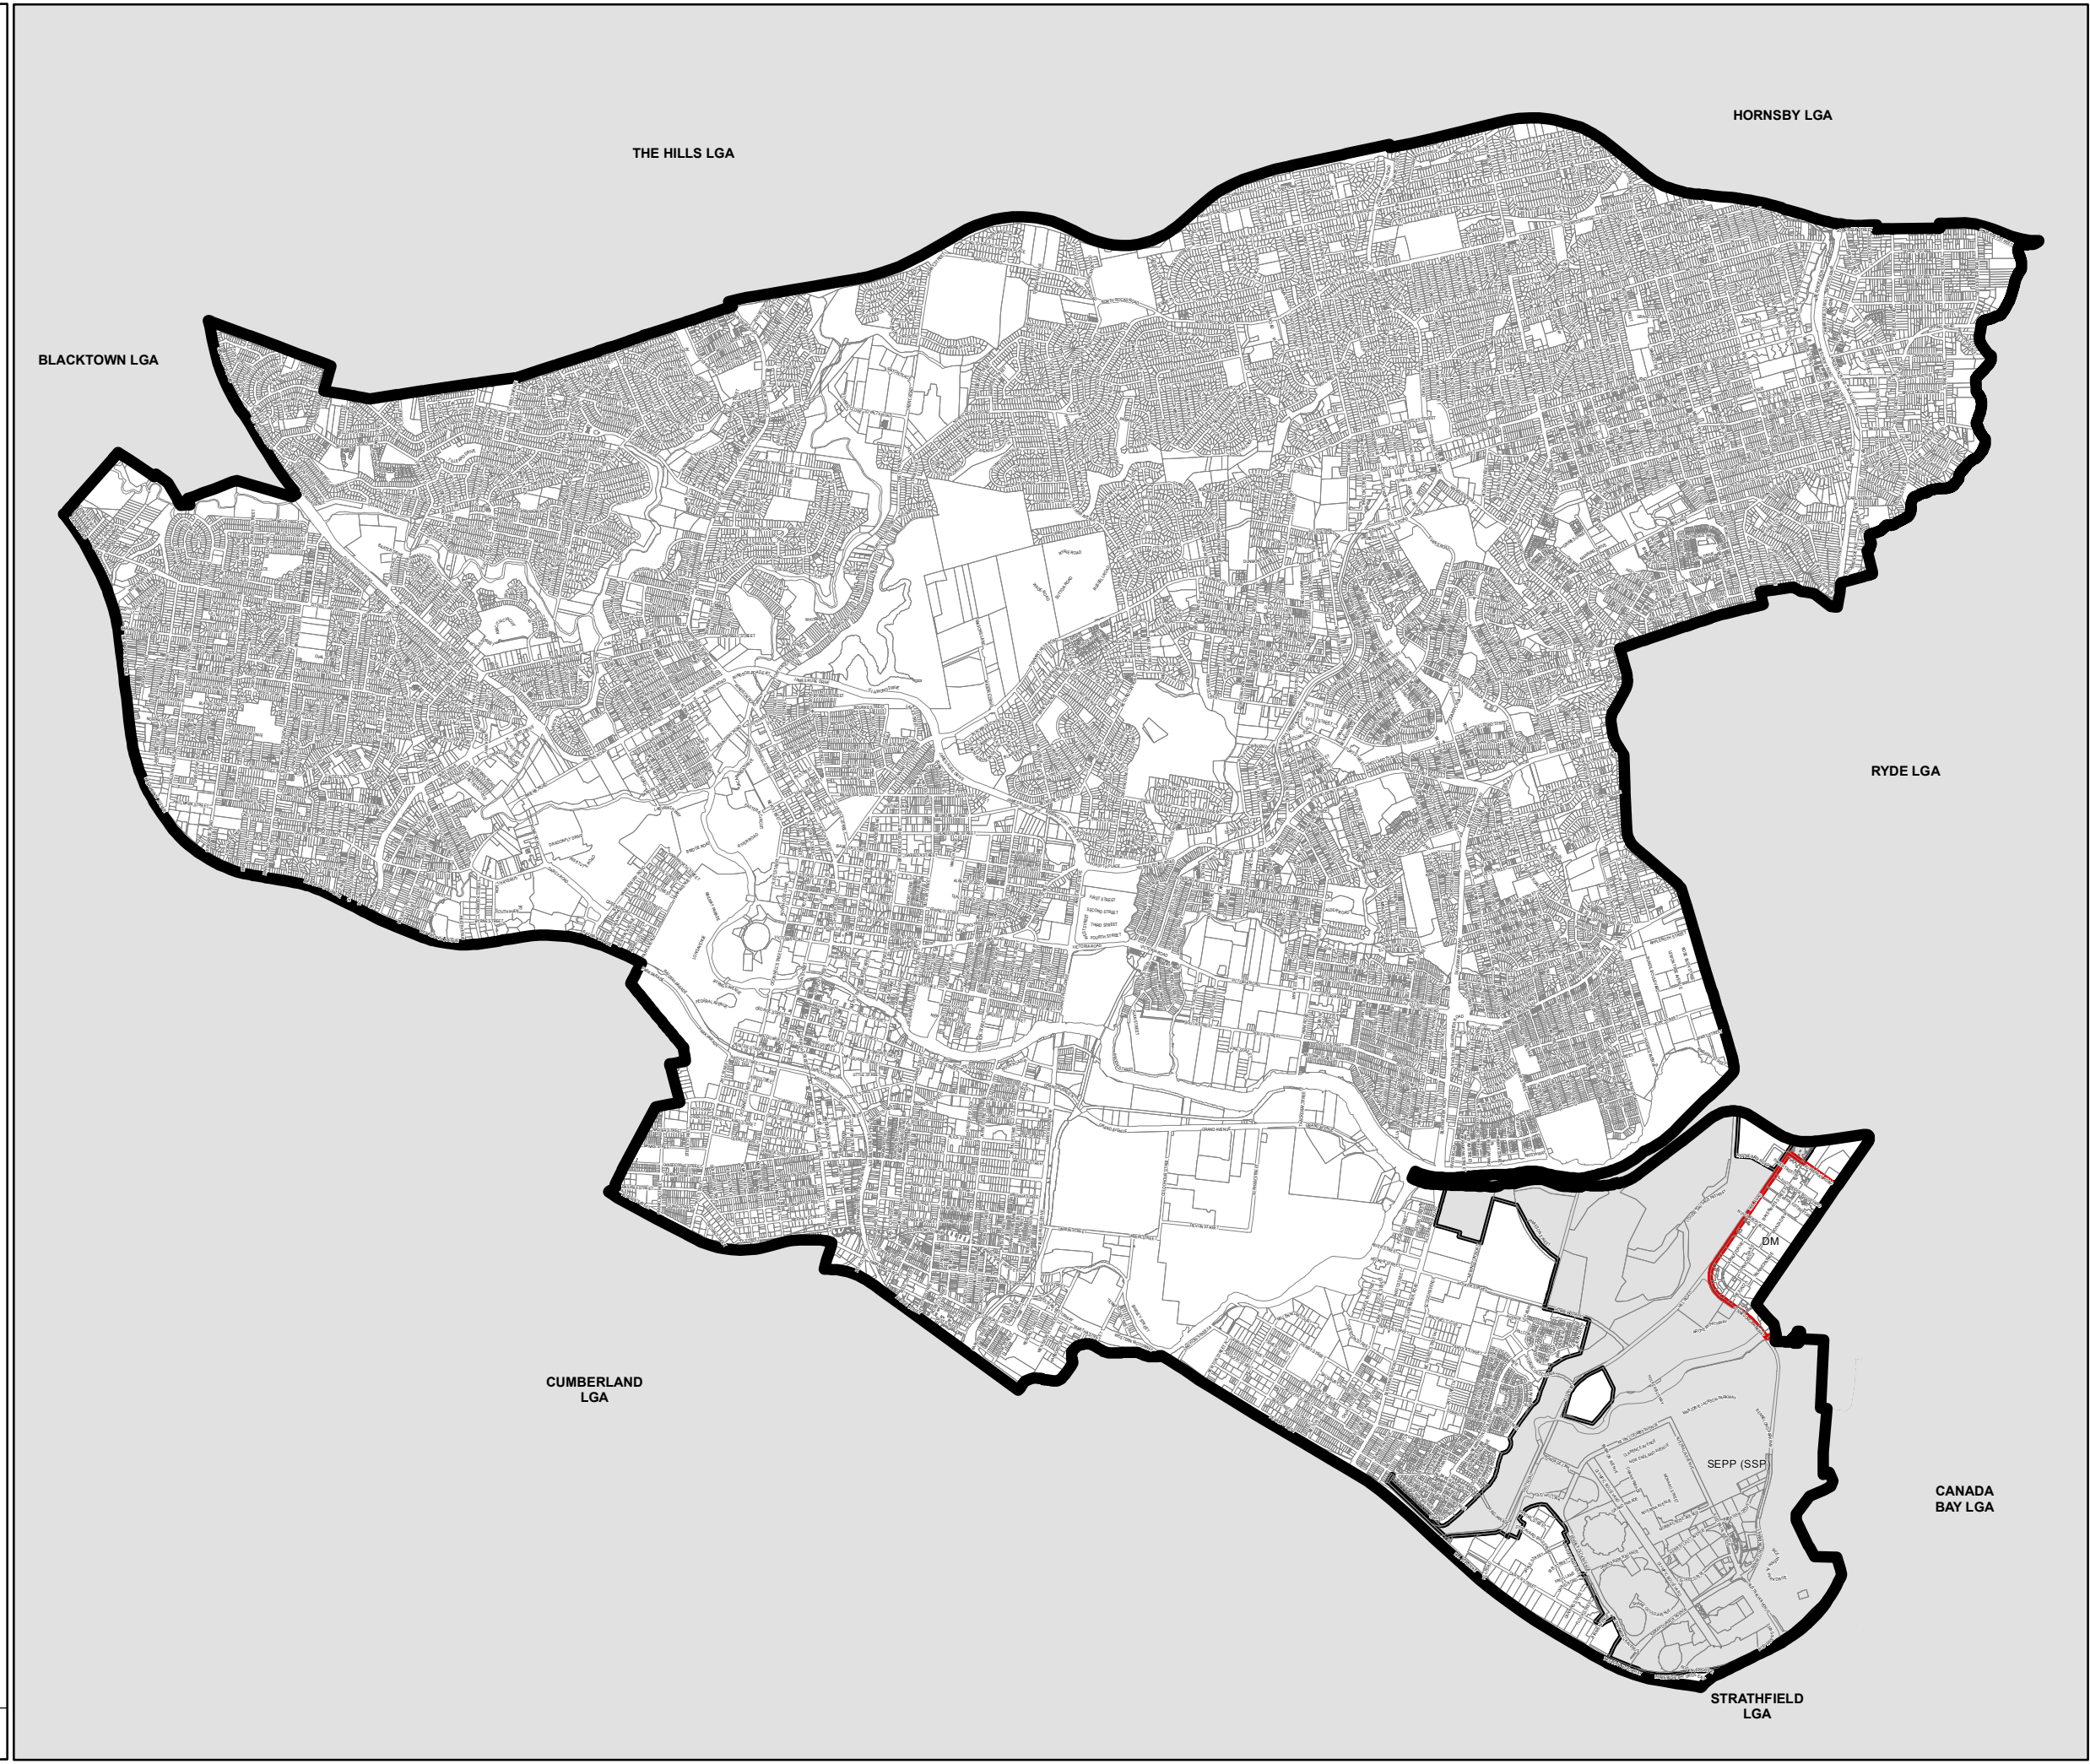

Parramatta Local Environmental Plan 2021

Land Application Map

-  LGA Boundary
- LEP Land Application
-  Included
-  DM Deferred Matter
-  SSP State Significant Precincts SEPP

 Cadastre Lot Boundaries

Projection GDA 1994
MGA Zone 56

Map identification number
6250_COM_LAP_001_045_20210514

THE HILLS LGA

HORNSBY LGA

BLACKTOWN LGA

RYDE LGA

CUMBERLAND LGA

CANADA BAY LGA

STRATHFIELD LGA