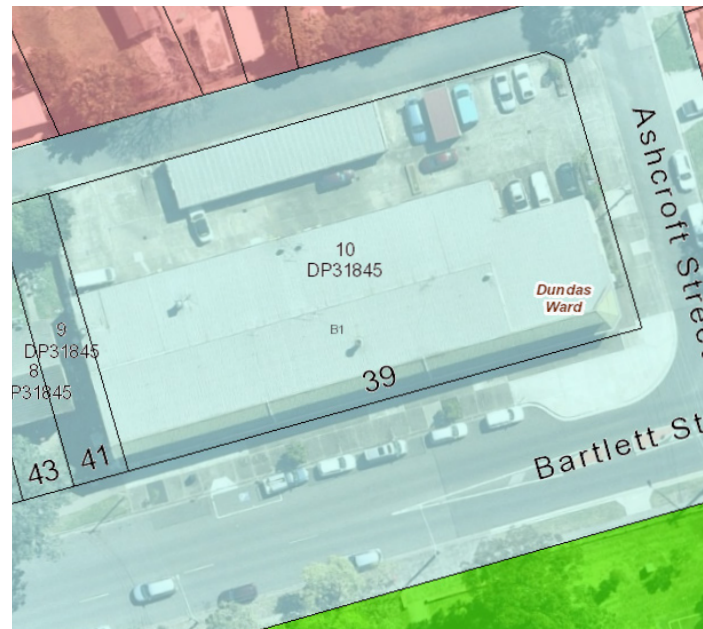

Bartlett Street Shops

CORNER OF BARTLETT STREET AND ASHCROFT STREET, Ermington
DUNDAS WARD

The Place

Bartlett Street Shops is a small, recently upgraded local centre offering a mix of services to surrounding residents. The strip of shops directly fronts the footpath. Public housing and the well-used Thomas Wemyss Park adjoin the centre.

Centres Hierarchy

Specialised Centre

Town Centre

Village Centre

Neighbourhood Centre

▶ **Local Centre**

Recent capital investment

- ▶ **\$711K** (2019-2021 Bartlett Street Shops Minor Centre Upgrade and Thomas Wemyss Park LRCI Phase 2 Upgrade)

Business Activities

- ▶ Numbers Of Shops: 8
- ▶ Number Of Vacancies: 1
- ▶ Vacancy Rate: 13%

- | | |
|---------------------|------------|
| 1 Hairdresser | 3 Takeaway |
| 2 Real Estate Agent | 4 Other |

2020/21

Excellent

Zoning

B1 Neighbourhood Centre surrounded by R2 Low Density Residential.

Demographics

- ▶ Between 2016 and 2020 Ermington experienced a 14% increase in population, from 10,738 to 12,218.
- ▶ In 2021, the largest age group (21.7%) is forecast to be parents and homebuilders (35 to 49 year olds).
- ▶ The largest increase between 2016 and 2021 is forecast to be couple families with dependents, which will increase by 437 households and account for 40.4% of all households.