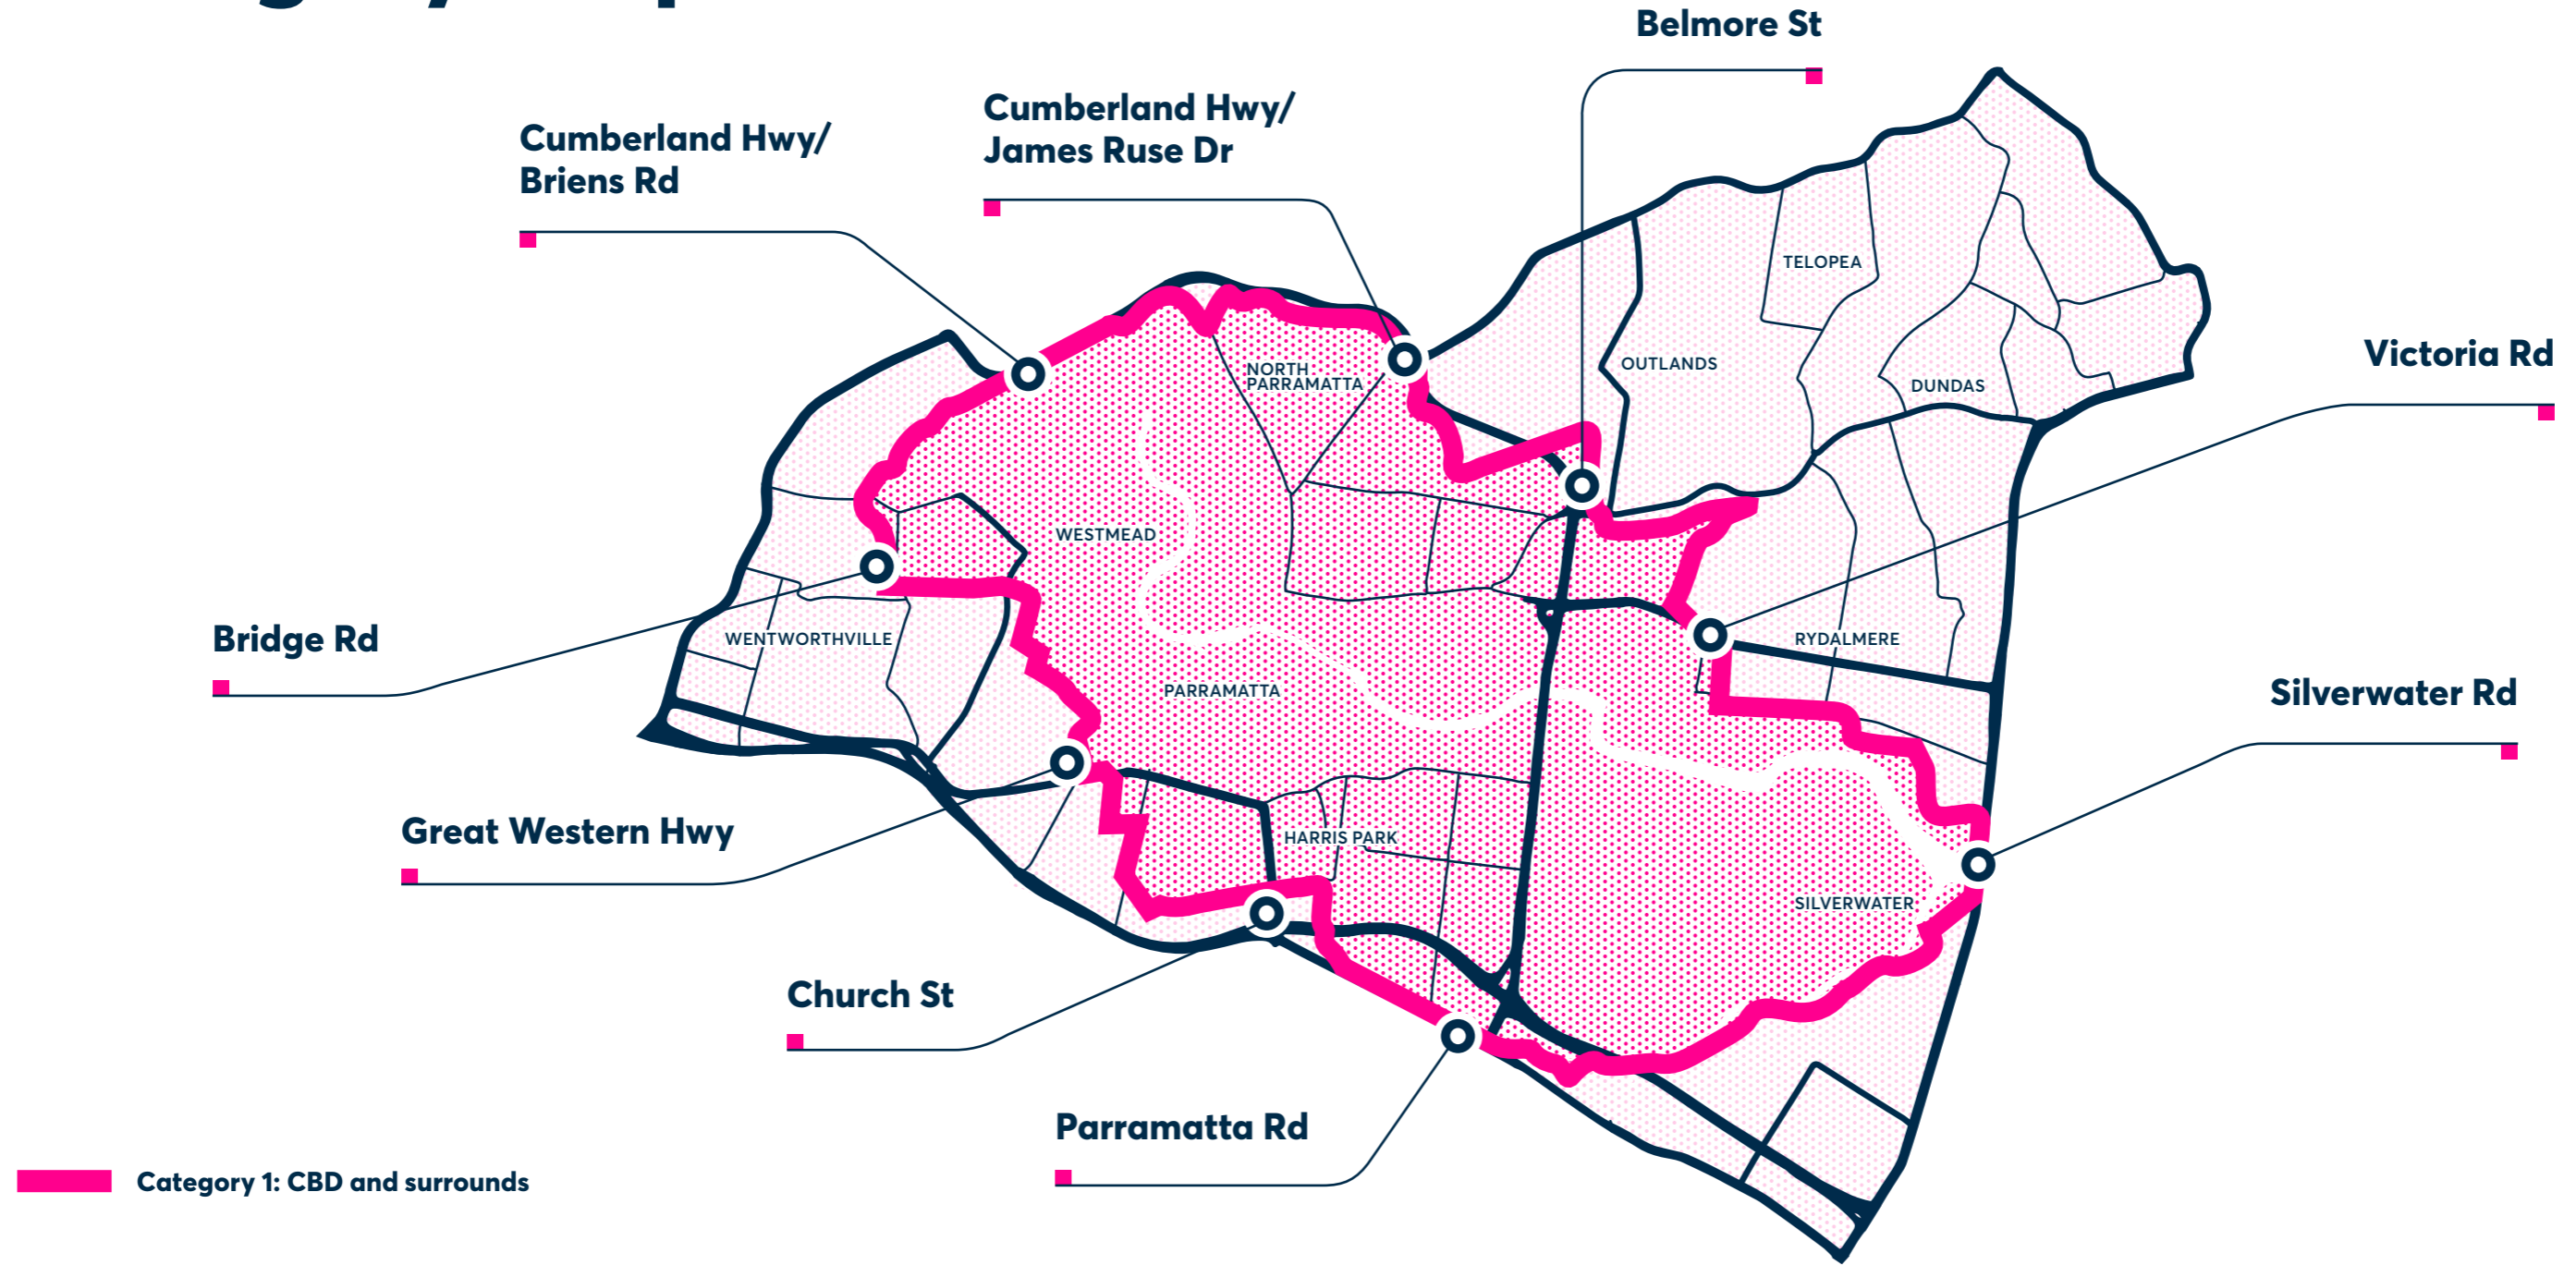

Category Map

**Category 1:
CBD and surrounds**

This refers to anything located inside the highlighted area above, and broadly includes Parramatta, Westmead, Harris Park, North Parramatta, Camellia, Rosehill and Rydalmere.