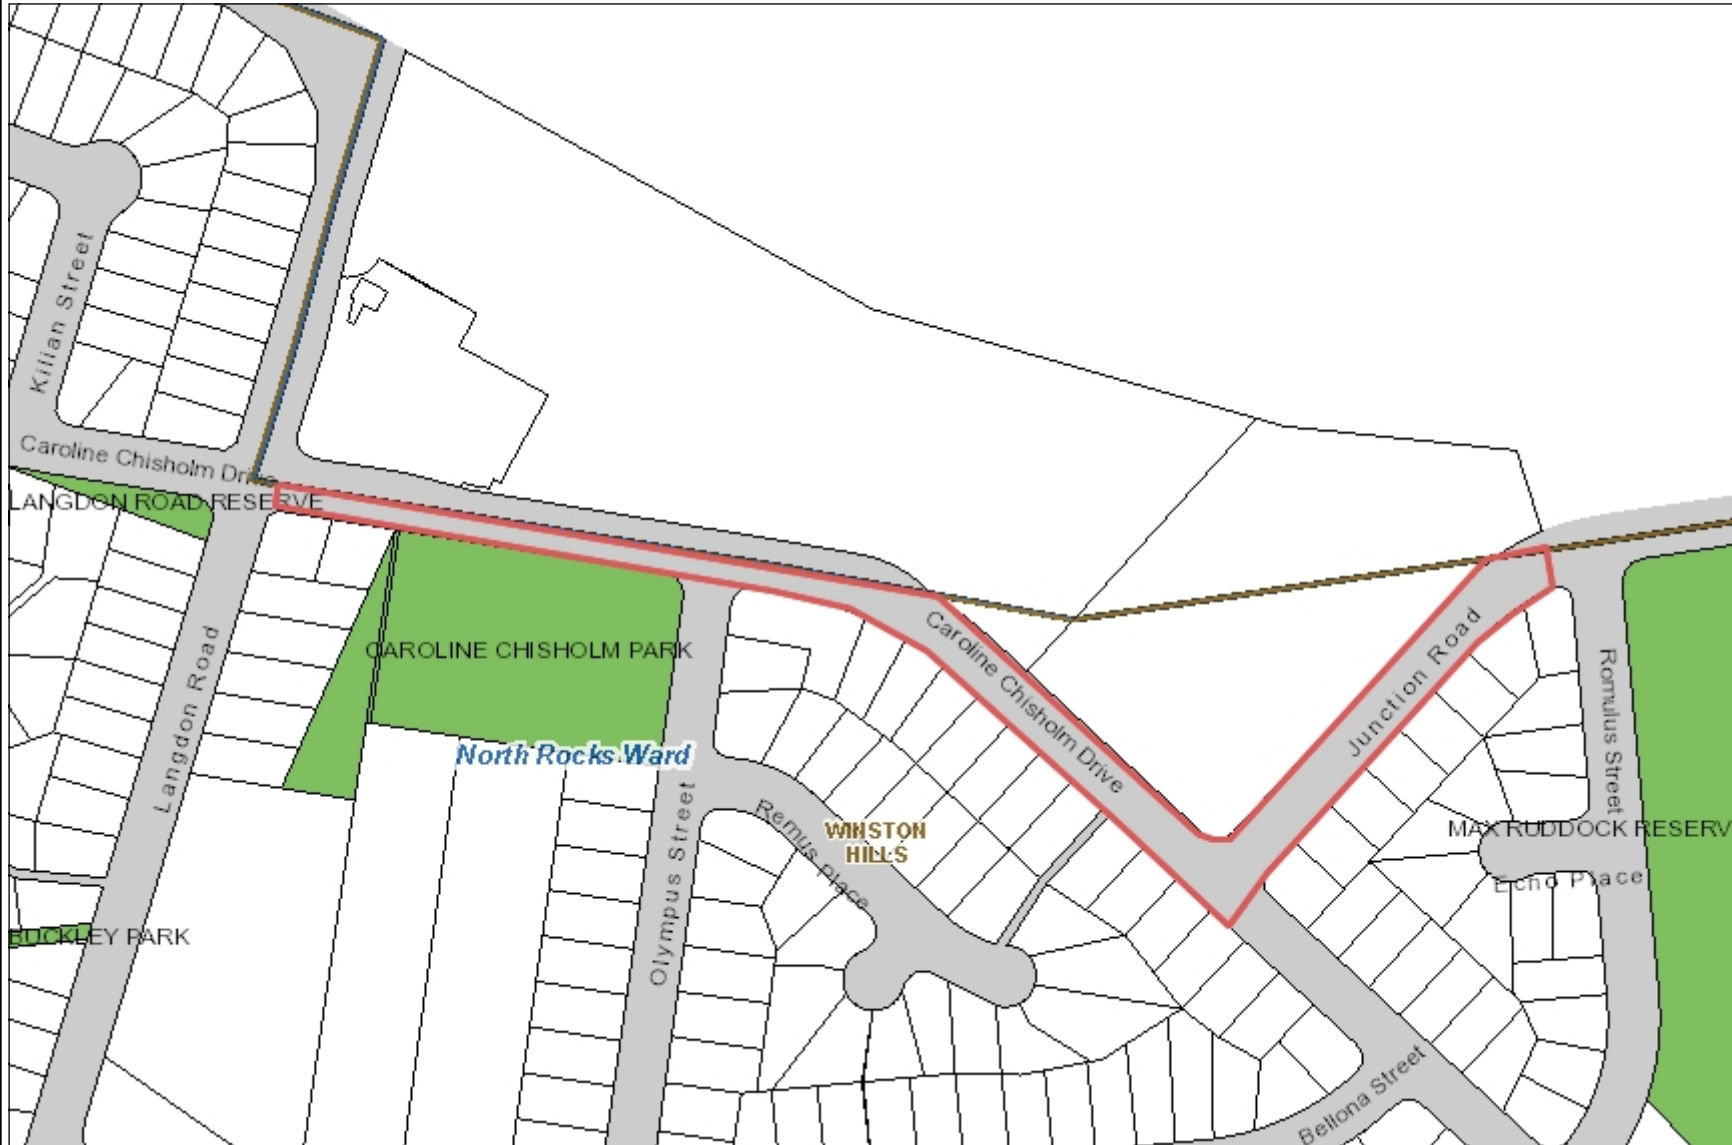

Proposed AFZ- Winston Hills

- Legend**
- Suburbs
 - Ward Boundary
 - Formerly Parramatta City Cour
 - Street Names
 - Parcel
 - Parks
 - Railway Station
 - Railway Line
 - Road
 - Road Intersection
 - Watercourse

Disclaimer: While every effort has been made to ensure the correctness of the information on this map at the time of its Production, City of Parramatta council does not warrant the information or plans do not contain errors and the Council shall be in no way liable for any loss, damage or injury as a result of any such errors.

1: 3,000

Maps Updated and Published by ICT, City of Parramatta

Base data supplied from NSW Department of Lands
 Projection - Map Grid of Australia (MGA94)
 Datum - Geocentric Datum of Australia (GDA94)

Printed 20/03/2023