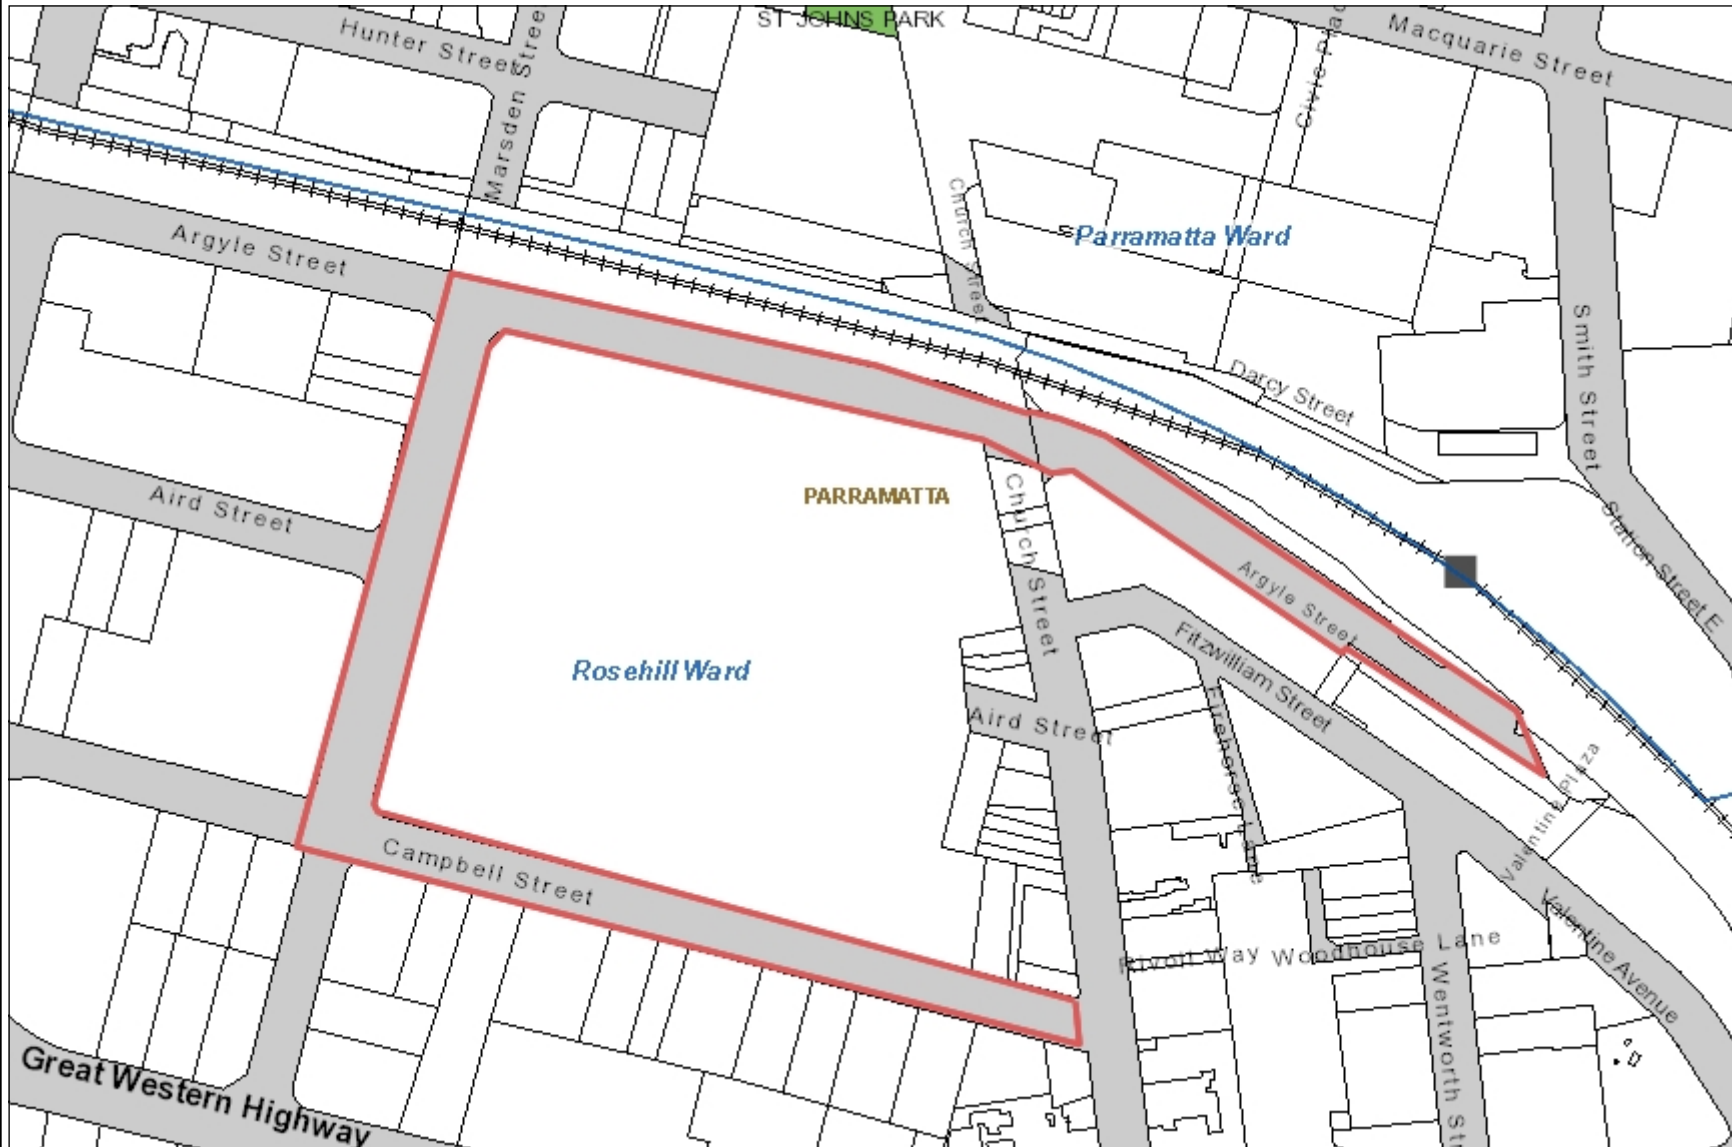

Proposed AFZ Argyle and Campbell Streets

- Legend**
- Suburbs
 - Ward Boundary
 - Formerly Parramatta City Cour
 - Street Names
 - Parcel
 - Parks
 - Railway Station
 - Railway Line
 - Road
 - Road Intersection
 - Watercourse