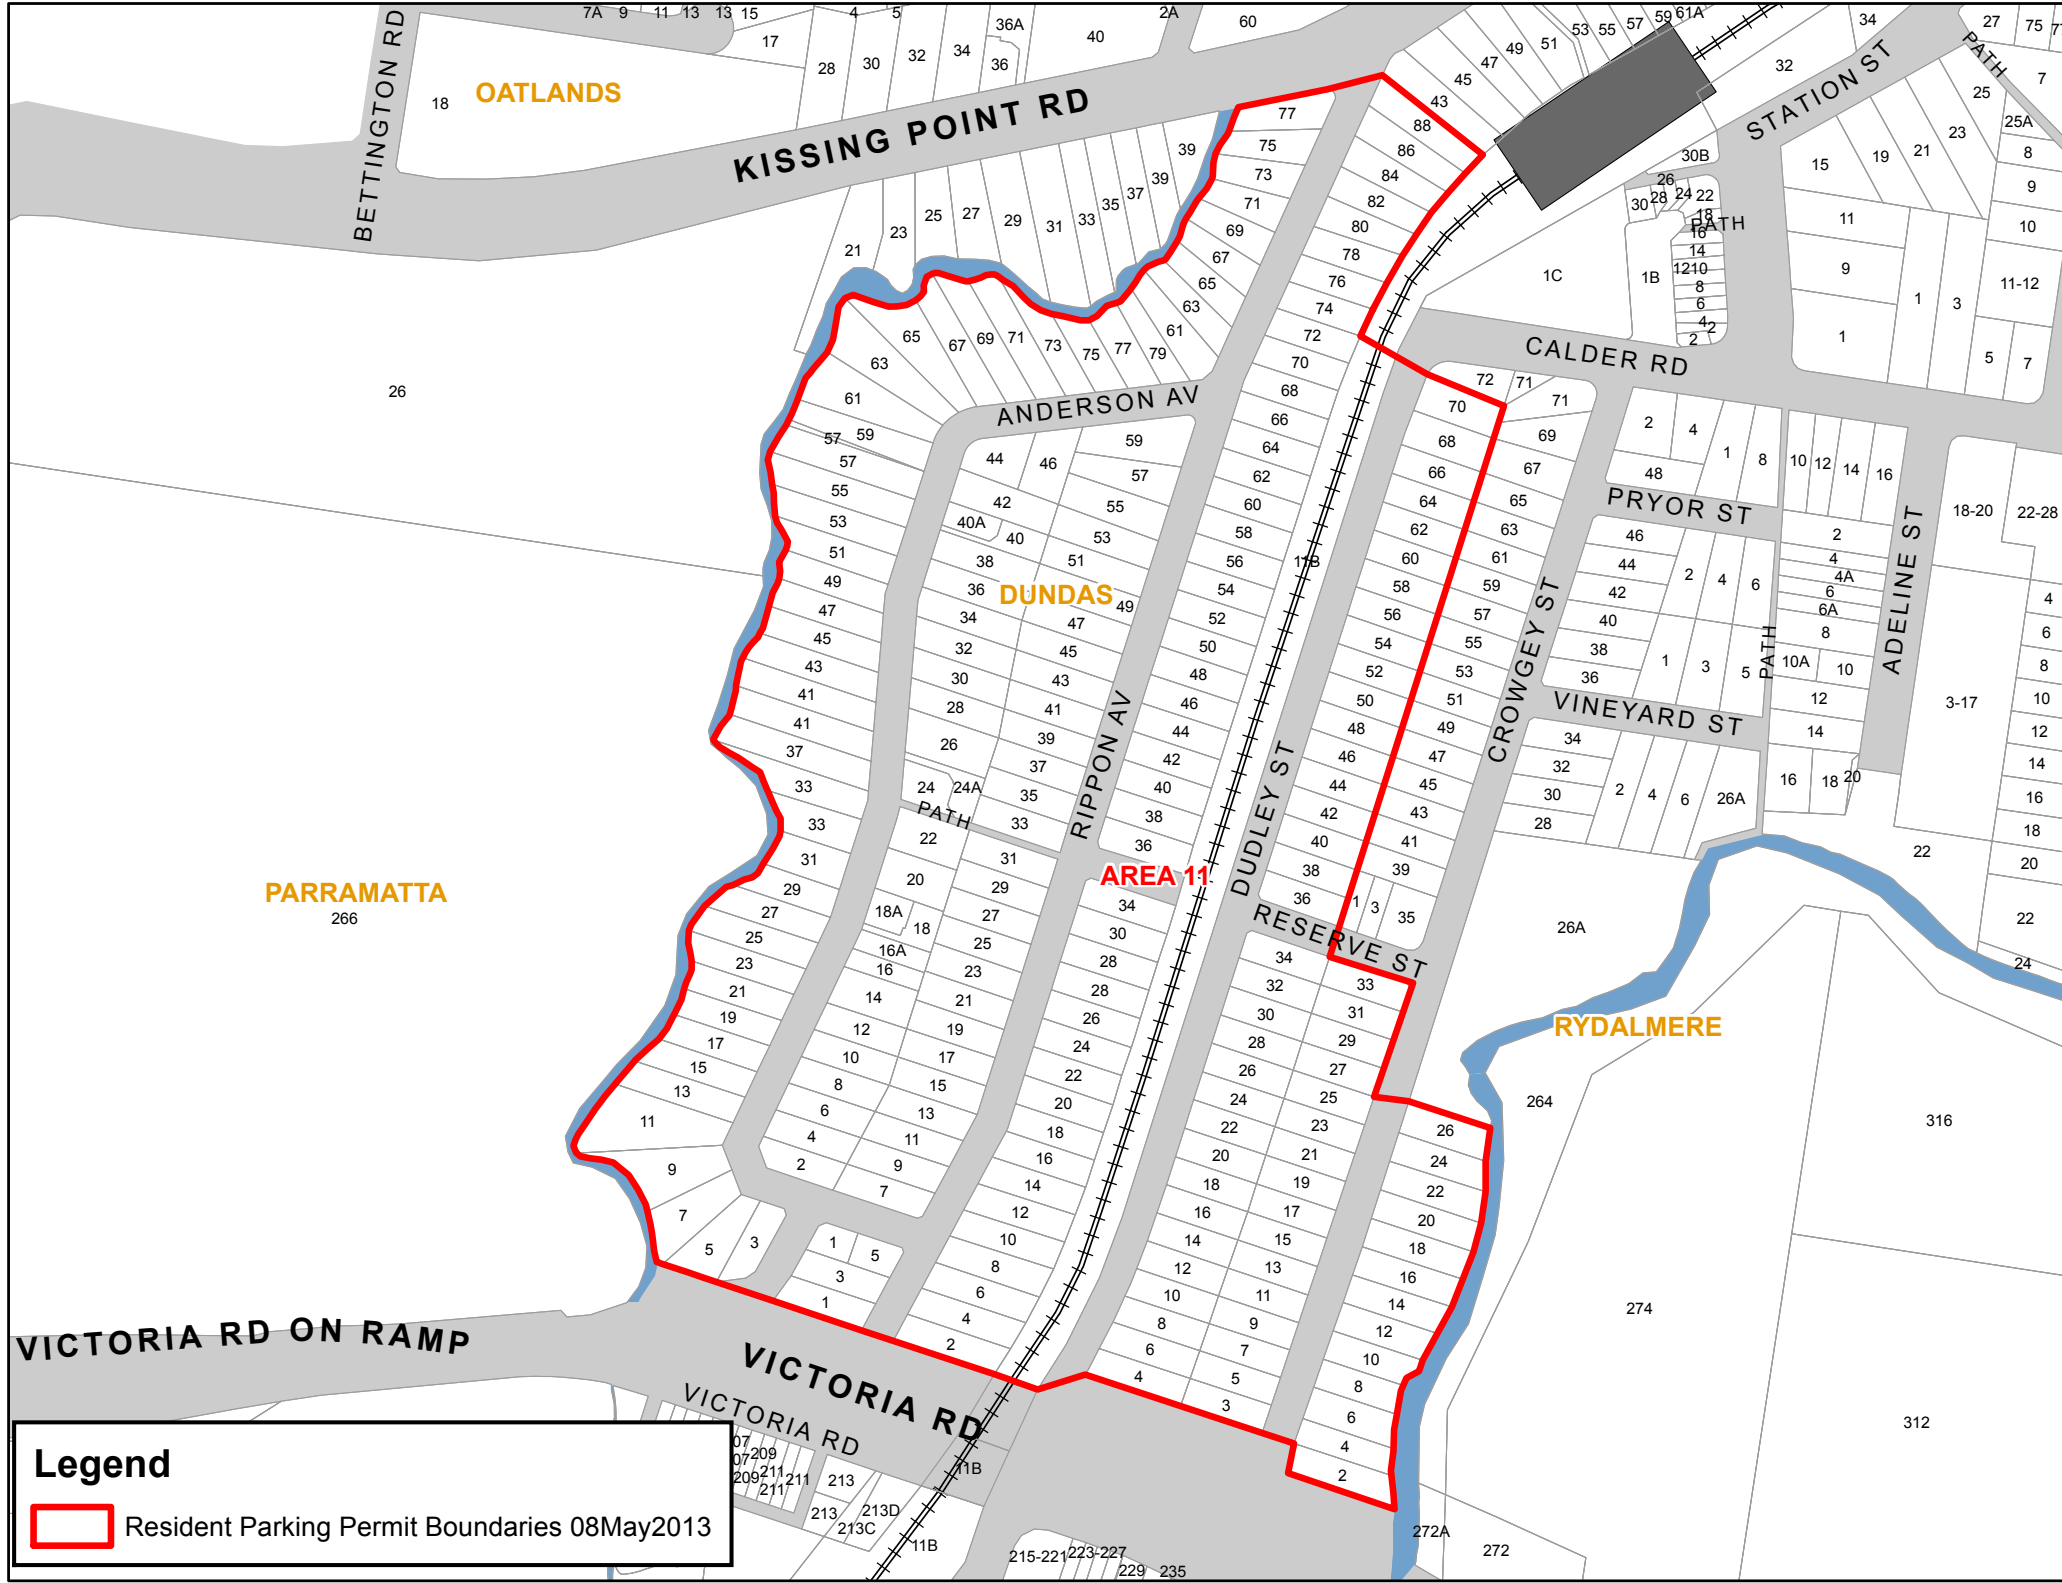

RESIDENT PARKING SCHEME

While every effort has been made to ensure the correctness of the information on this map, at the time of its Production, Parramatta City Council does not warrant the information or plans do not contain errors and the Council shall be in no way liable for any loss, damage or injury as a result of any such errors.

Legend

 Resident Parking Permit Boundaries 08May2013