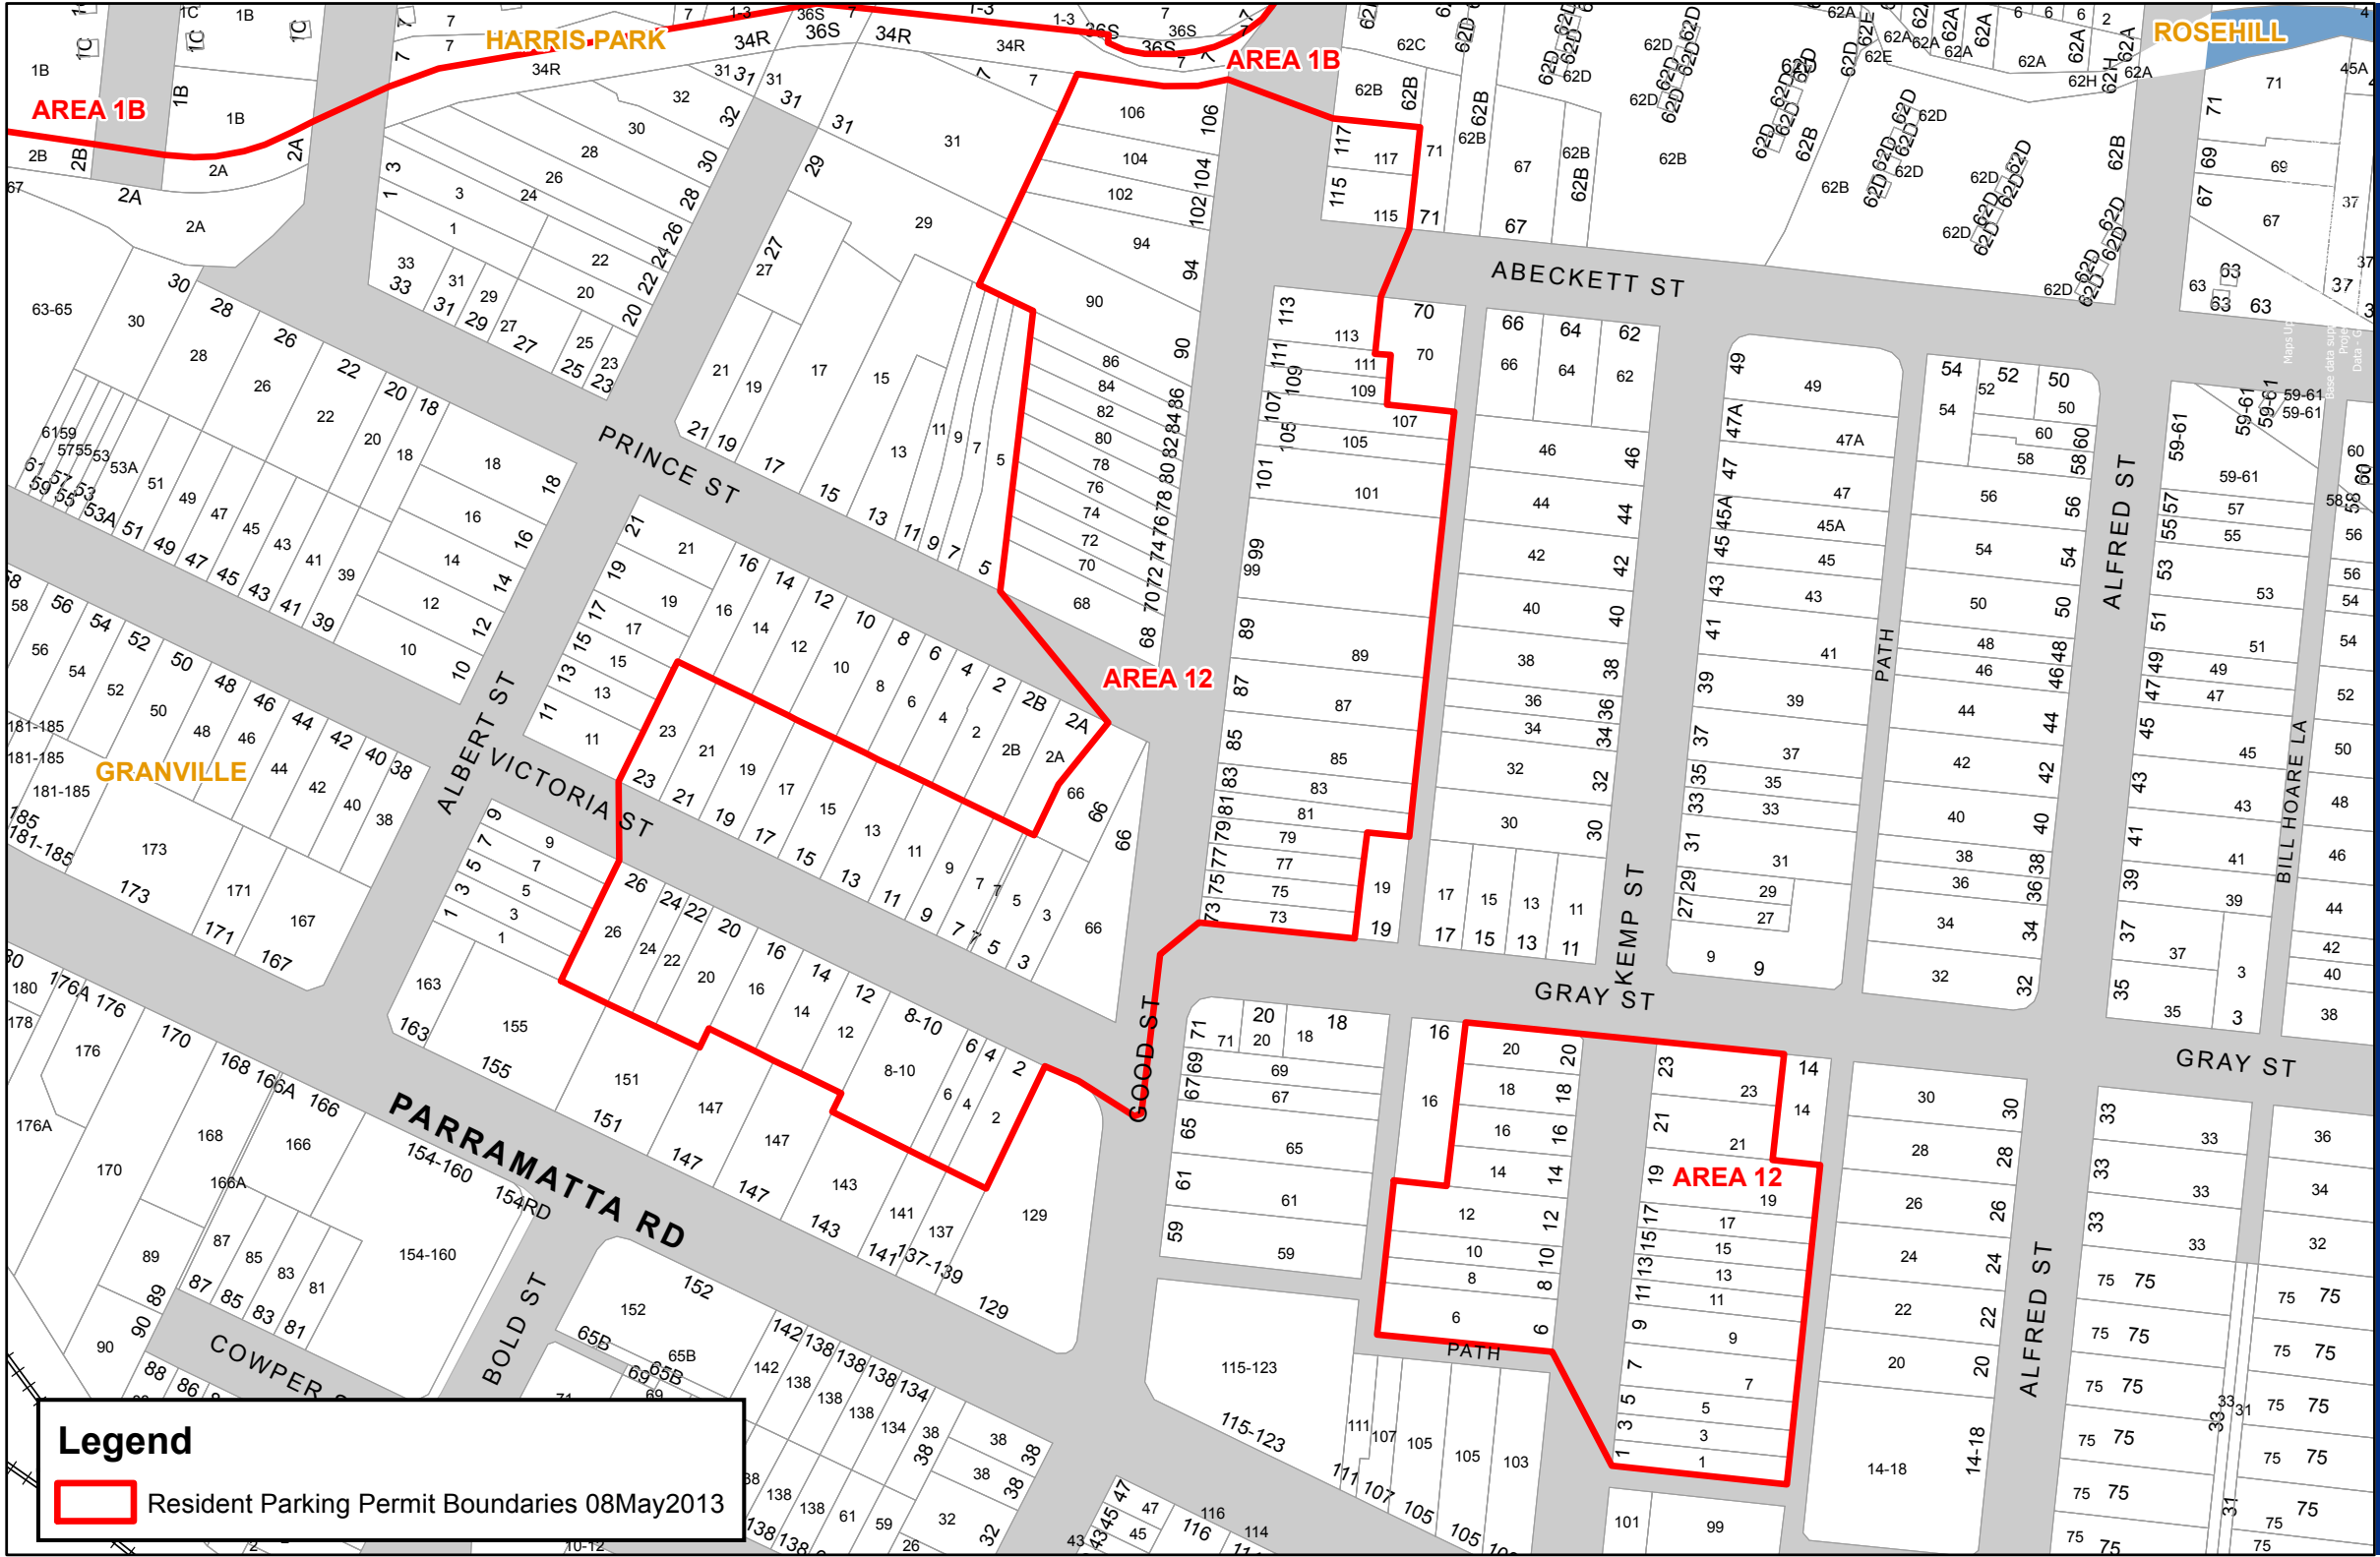

1:2,123

Legend

Resident Parking Permit Boundaries 08May2013

RESIDENT PARKING SCHEME