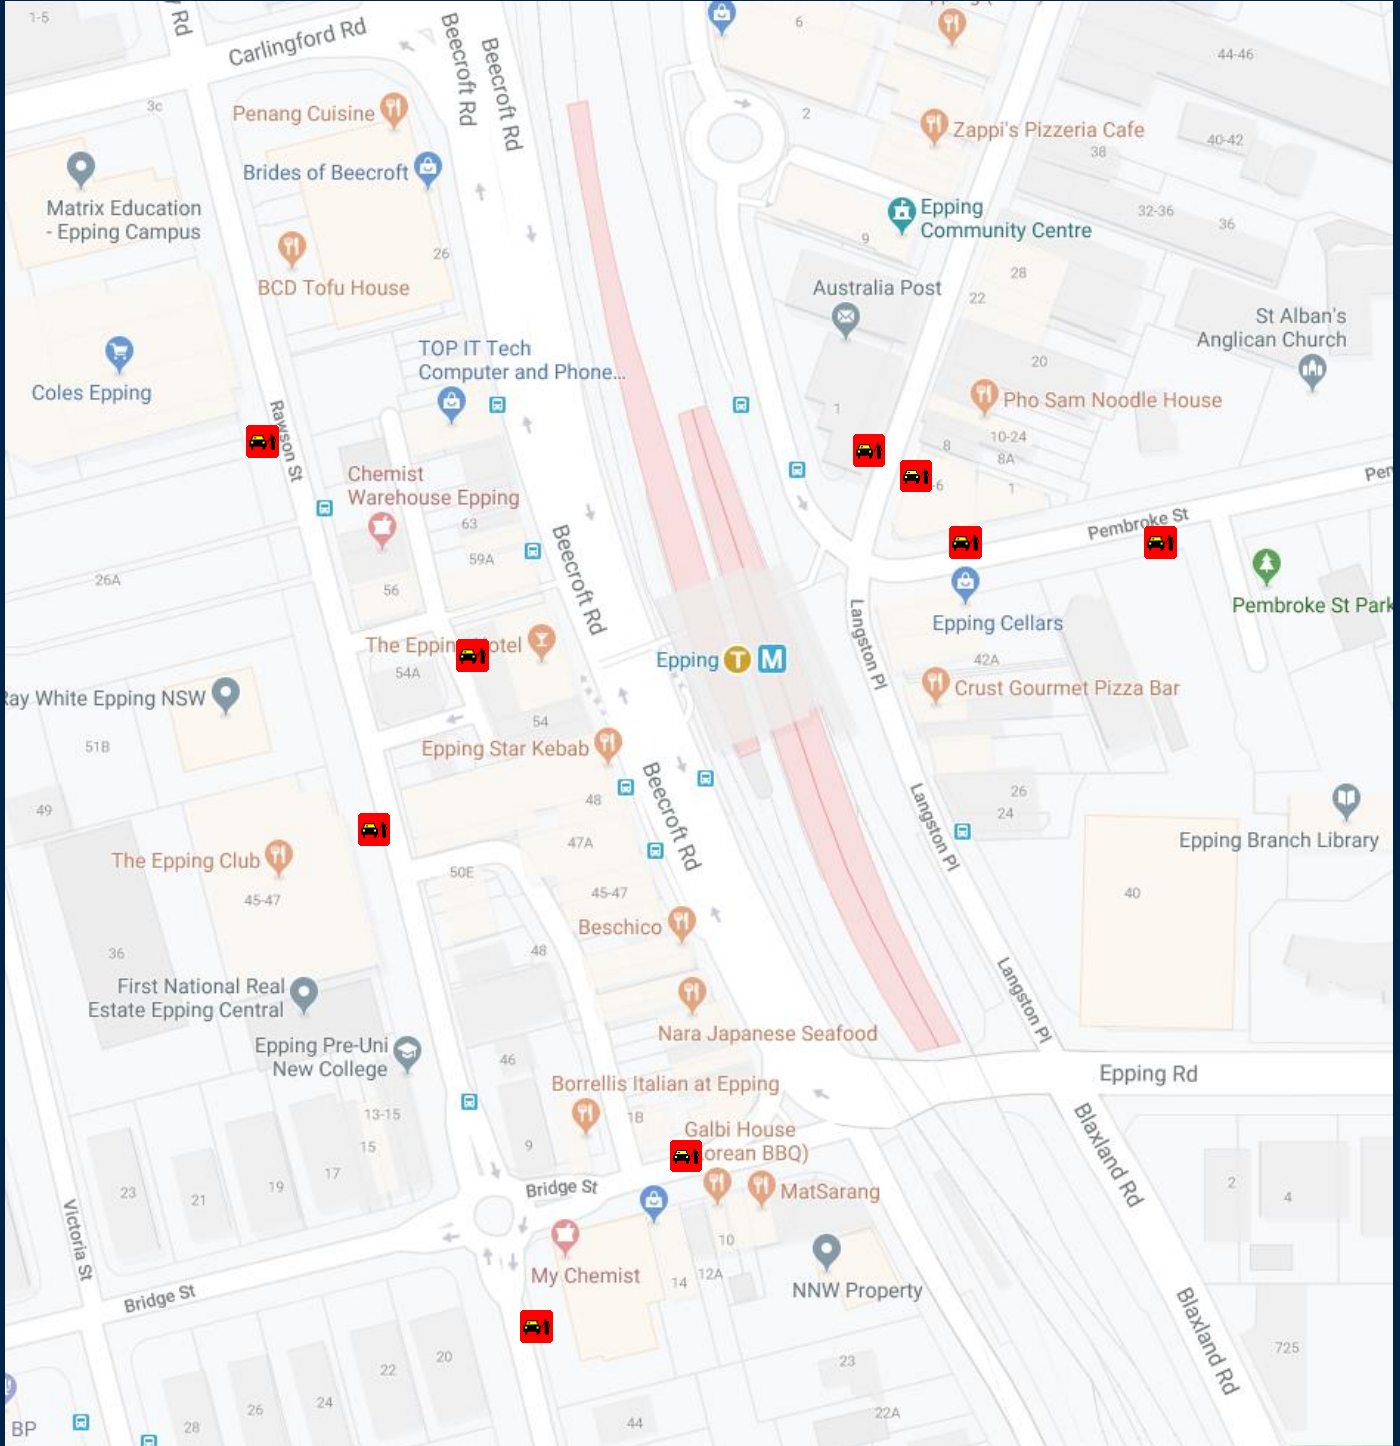

Set down and pickup zones in Epping

 Set down & Pickup within a No Parking restriction