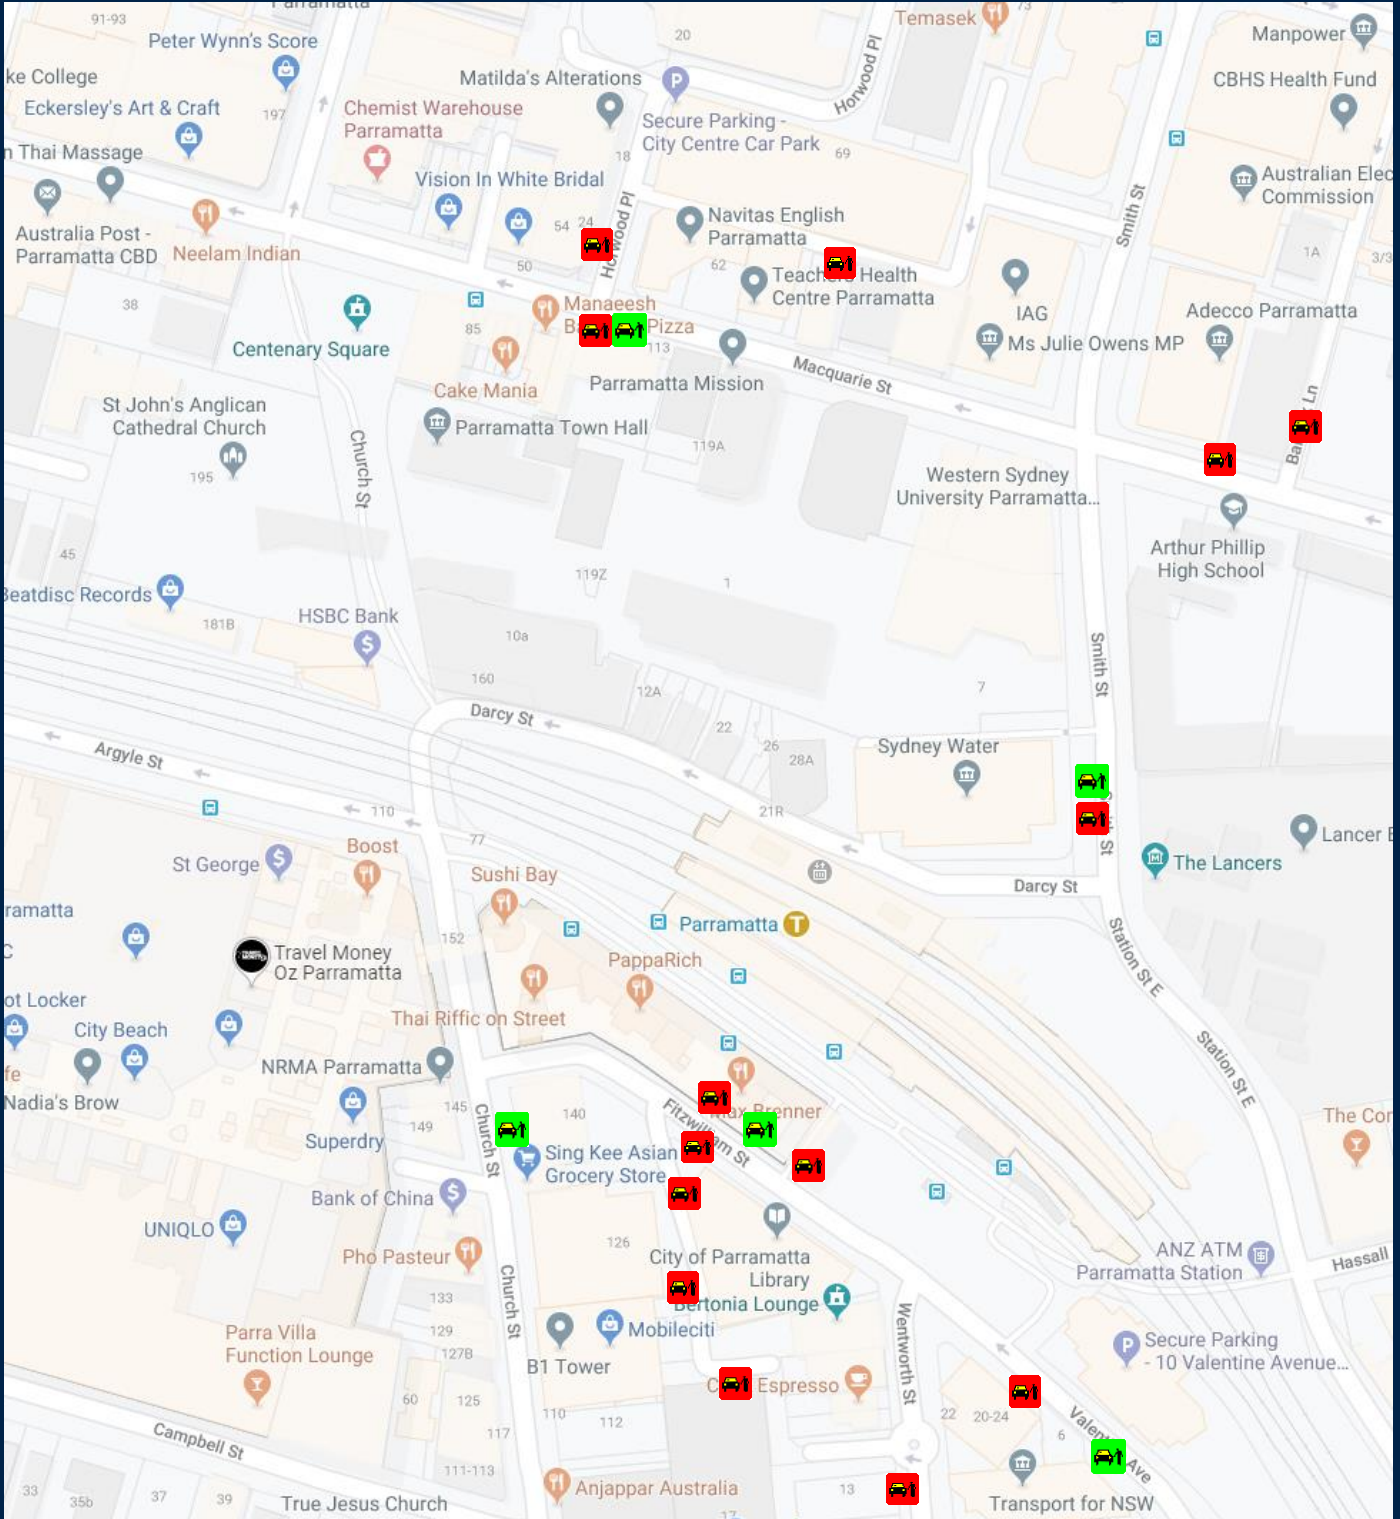

Set down and pickup zones in Parramatta

-  Set down & Pickup within a No Parking restriction
-  Set down & Pickup within a P5min Restriction